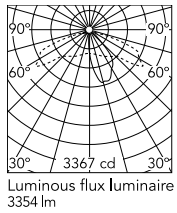

Physical

Colour	Grey
Orientation	Fixed
Net weight (kg)	13.08
Package height (mm)	605
Package width (mm)	175
Package length (mm)	150
Package volume (m3)	0.02
IP internal	65

Download

[Mounting instructions](#)  ZIP

Photometric Files

[LDT / IES](#)  ZIP

Technical Drawings

[2D](#)  ZIP

[3D](#)  ZIP

Schematic light drawing

Beam Angle: 41°

h(m)	E(lx)	D(m)
1	1507	0.91
2	377	1.82
3	167	2.73
4	94	3.63
5	60	4.54