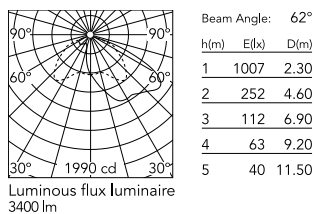

Physical

Colour	Anthracite
Orientation	Fixed
Net weight (kg)	9.85
Package height (mm)	655
Package width (mm)	395
Package length (mm)	190
Package volume (m3)	0.05
IP internal	65

Download

[Mounting instructions](#)  ZIP

Photometric Files

[LDT / IES](#)  ZIP

Technical Drawings

[2D](#)  ZIP

[3D](#)  ZIP

Schematic light drawing

Photometric

Lighting type	Direct
Light distribution	Asymmetric
CCT (K)	3000
CRI>	80
Extreme cut off	No