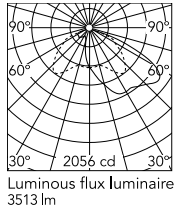

Physical

Colour	Grey
Orientation	Fixed
Net weight (kg)	13.08
Package height (mm)	605
Package width (mm)	175
Package length (mm)	150
Package volume (m3)	0.02
IP internal	65

Download

[Mounting instructions](#)  ZIP

Photometric Files

[LDT / IES](#)  ZIP

Technical Drawings

[2D](#)  ZIP

[3D](#)  ZIP

Schematic light drawing

h(m)	E(lx)	D(m)
1	1040	2.30
2	260	4.60
3	116	6.90
4	65	9.20
5	42	11.50

Photometric