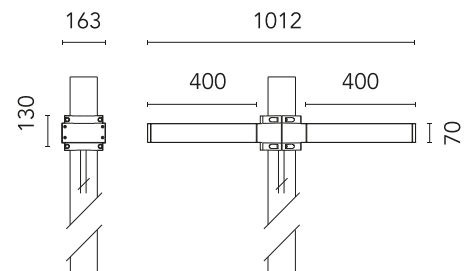

FLOS

FA53917406-310 Grey

Dooku 400 Double Top Pole Ø102 mm Asymmetric Optic Dimmable 1-10V

Designed by FLOS Outdoor

LED source included. Integrated power supply 220-240V ON/OFF and dimmable 1-10V or DALI. Fixing bracket included. Equipped with a 400mm protruding neoprene cable section and IP68 connectors. Double socket for 102mm diameter post. The post must be ordered separately. Smart-City version available upon request.

Are you a professional and your project needs consulting and support?

[BOOK AN APPOINTMENT](#)

Main specifications

EAN	8054793807201
Mounting	Pole Top
Power (W)	67
Source flux (lm)	18252
Lumen Output (lm)	15010

Physical

Colour	Grey
Orientation	Fixed
Net weight (kg)	13.08
Package height (mm)	605
Package width (mm)	175
Package length (mm)	150
Package volume (m3)	0.02
IP internal	65

Download

[Mounting instructions](#)  ZIP

Photometric Files

[LDT / IES](#)  ZIP

Technical Drawings

[2D](#)  ZIP

[3D](#)  ZIP

Schematic light drawing

h(m)	E(lx)	D(m)
1	1040	2.30
2	260	4.60
3	116	6.90
4	65	9.20
5	42	11.50

Photometric