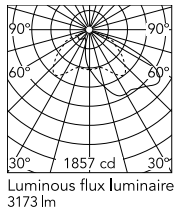

Physical

Colour	Grey
Orientation	Fixed
Net weight (kg)	13.08
Package height (mm)	605
Package width (mm)	175
Package length (mm)	150
Package volume (m3)	0.02
IP internal	65

Download

[Mounting instructions](#)  ZIP

Photometric Files

[LDT / IES](#)  ZIP

Technical Drawings

[2D](#)  ZIP

[3D](#)  ZIP

Schematic light drawing

Beam Angle:	62°	
h(m)	E(lx)	D(m)
1	940	2.30
2	235	4.60
3	104	6.90
4	59	9.20
5	38	11.50

Photometric