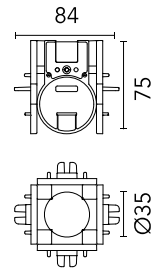

FLOS

08.1212.ES Brushed Bronze

Corner Joint 4 Surface Integrated Driver

Designed by FLOS Architectural, 2025

Length: 84

Connector used to join four components at right angles.

Are you a professional and your project needs consulting and support?

[BOOK AN APPOINTMENT](#)

Main specifications

Environments	Indoor dry location
Light source type	LED
Light sources included	Yes
Number of lamps	1

Physical

Colour	Brushed Bronze
Orientation	Fixed
Length (mm)	84
IP internal	20