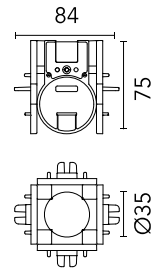

FLOS

08.1212.40 White

Corner Joint 4 Surface Integrated Driver

Designed by FLOS Architectural, 2025

Length: 84

Connector used to join four components at right angles.

Are you a professional and your project needs consulting and support?

[BOOK AN APPOINTMENT](#)

Main specifications

Environments	Indoor dry location
Light source type	LED
Light sources included	Yes
Number of lamps	1

Physical

Colour	White
Orientation	Fixed
Length (mm)	84
IP internal	20