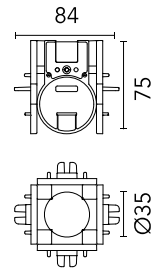

## Corner Joint 4 Surface Integrated Driver

Designed by FLOS Architectural, 2025

Length: 84

Connector used to join four components at right angles.

Are you a professional and your project needs consulting and support?

### Physical

Colour	Black
Orientation	Fixed
Length (mm)	84
IP internal	20