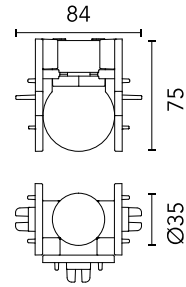

## Corner Joint 3 Surface Integrated Driver

Designed by FLOS Architectural, 2025

Length: 65

Connector used to join three components at right angles

Are you a professional and your project needs consulting and support?

### Physical

Colour	Brushed Bronze
Orientation	Fixed
Length (mm)	65
IP internal	20