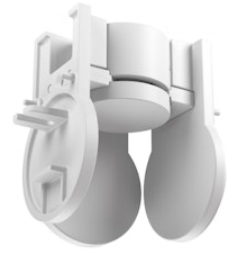

# FLOS

08.1211.40 White

## Corner Joint 3 Surface Integrated Driver

Designed by FLOS Architectural, 2025

Length: 65

Connector used to join three components at right angles

Are you a professional and your project needs consulting and support?