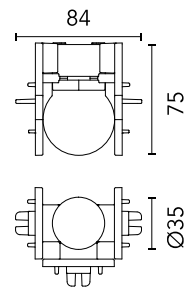

## Corner Joint 3 Surface Integrated Driver

Designed by FLOS Architectural, 2025

Length: 65

Connector used to join three components at right angles

Are you a professional and your project needs consulting and support?

### Physical

|             |       |
|-------------|-------|
| Colour      | White |
| Orientation | Fixed |
| Length (mm) | 65    |
| IP internal | 20    |