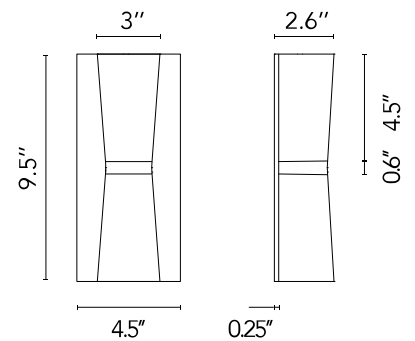

## Clessidra 40°+40°

Designed by Antonio Citterio, 2011

Inspired by the shape of the hourglass, the Clessidra lamp from Antonio Citterio emits diffused direct and indirect light. This stunning wall light has a body made of die-cast aluminum with a powder-coated finish and a diffuser in PMMA (Polymethyl methacrylate). There is an aluminum wall attachment. The cover is in PA66. The fixture has a moisture rating of IP55. A back-plate\* with a brown finish is included to cover the junction box. Clessidra also has non-replaceable, specially designed high-efficiency lenses. Clessidra is an elegant option for illuminating hallways and outdoor spaces. It features an LED light source, and the fixture is non-dimmable. The Clessidra outdoor wall light is available in two beam spreads: • Outdoor: 20 + 20; Outdoor: 40 + 40. Choose from three finishes: white, grey or deep brown. This wall light is also available as an indoor fixture with different finishes. \*Back plate not shown in the image.

### Physical

Color	Deep Brown
Length (in)	2.99
Net weight (lb)	3.31
Gross weight (lb)	4.3
Package volume (in)	302.56
IP internal	55