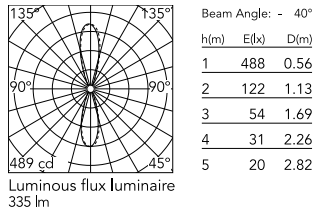

### Physical

Color	Deep Brown
Length (in)	2.99
Net weight (lb)	3.31
Gross weight (lb)	4.3
Package volume (in)	302.56
IP internal	55

### Photometric Files

[LDT / IES](#)  ZIP

### Technical Drawings

[2D](#)  ZIP

[3D](#)  ZIP

## Schematic light drawing