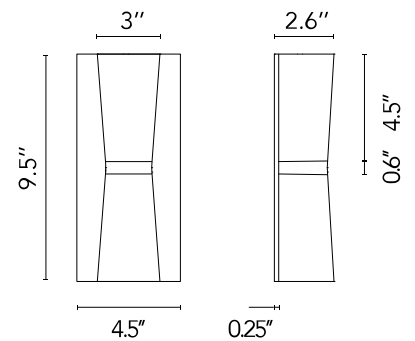

## Clessidra 40°+40°

Designed by Antonio Citterio, 2011

Inspired by the shape of the hourglass, the Clessidra lamp from Antonio Citterio emits diffused direct and indirect light. This stunning wall light has a body made of die-cast aluminum with a powder-coated finish and a diffuser in PMMA (Polymethyl methacrylate). There is an aluminum wall attachment. The cover is in PA66. The fixture has a moisture rating of IP55. A back-plate\* with a brown finish is included to cover the junction box. Clessidra also has non-replaceable, specially designed high-efficiency lenses. Clessidra is an elegant option for illuminating hallways and outdoor spaces. It features an LED light source, and the fixture is non-dimmable. The Clessidra outdoor wall light is available in two beam spreads: • Outdoor: 20 + 20; Outdoor: 40 + 40. Choose from three finishes: white, grey or deep brown. This wall light is also available as an indoor fixture with different finishes. \*Back plate not shown in the image.

### Physical

Color	White
Length (in)	2.99
Net weight (lb)	3.22
Gross weight (lb)	4.23
Package volume (in)	302.56
IP internal	55