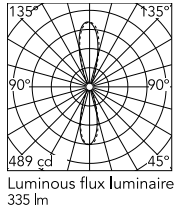

Physical

Colour	White
Length (mm)	76
Net weight (kg)	1.16
IP internal	55

Download

[Mounting instructions](#)  PDF

Photometric Files

[LDT / IES](#)  ZIP

Technical Drawings

[2D](#)  ZIP

[3D](#)  ZIP

Schematic light drawing

Beam Angle: - 40°

h(m)	E(lx)	D(m)
1	488	0.56
2	122	1.13
3	54	1.69
4	31	2.26
5	20	2.82

Photometric

Lighting type	Direct, Indirect
Light distribution	Symmetric
CCT (K)	3000
Extreme cut off	No