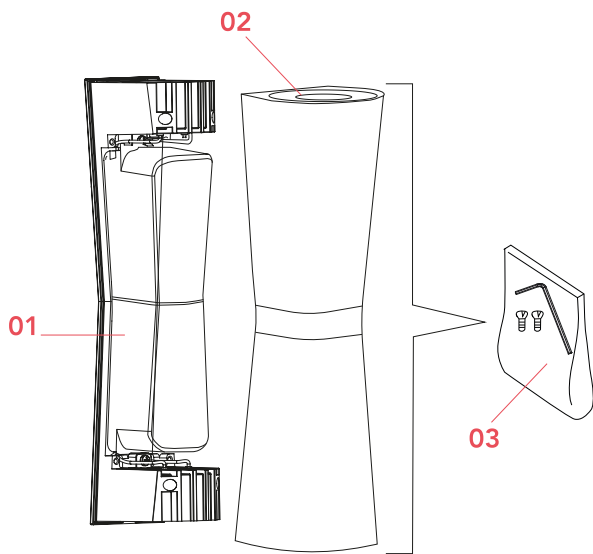

Physical

Colour	White
Length (mm)	76
Net weight (kg)	1.16
IP internal	55

Download

[Mounting instructions](#)  PDF

Photometric Files

[LDT / IES](#)  ZIP

Technical Drawings

[2D](#)  ZIP

[3D](#)  ZIP

Schematic light drawing

Beam Angle: - 40°

h(m)	E(lx)	D(m)
1	488	0.56
2	122	1.13
3	54	1.69
4	31	2.26
5	20	2.82

Photometric

Lighting type	Direct, Indirect
Light distribution	Symmetric
CCT (K)	3000
Extreme cut off	No

This product contains a light source of energy efficiency class E

Spare Parts

- | | | |
|-----|--|-----------|
| 01. | Clessidra Wall attachment and internal lamp body 40°+40° | F1582030 |
| 02. | White external clessidra lamp body | F1580009 |
| 03. | Screws and tool kit for clessidra external lamp body | RF1580100 |

F1582030
Clessidra Wall attachment and
internal lamp body 40°+40°

F1580009
White external clessidra lamp
body

RF1580100
Screws and tool kit for clessidra
external lamp body