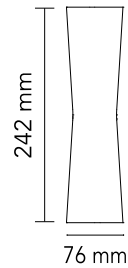

FLOS

F1584009 White

Clessidra 40°+40°

Designed by Antonio Citterio, 2011

10W - 601lm - 3000K

Diffused direct/indirect-light wall lighting device. Body obtained by means of aluminium pressofusion and diffusers in PMMA. Aluminium wall attachment with cover in PA66. Available in white-painted or chrome-plated for indoor version and deep brown-painted or gray-painted for outdoor version. High-efficiency lenses specially designed for the application, non-replaceable. Wide range (100-240Volt) power pack integrated in the body. Level IP55

Are you a professional and your project needs consulting and support?

[BOOK AN APPOINTMENT](#)

Main specifications

EAN	8059607001547
Mounting	Wall
Environments	Indoor wet location
Light source type	LED
Light sources included	Yes
LED type	LED array
Power (W)	10
Lumen Output (lm)	601

Physical

Colour	White
Length (mm)	76
Net weight (kg)	1.16
IP internal	55

Download

[Mounting instructions](#) PDF

Photometric Files

[LDT / IES](#) ZIP

Technical Drawings

[2D](#) ZIP

[3D](#) ZIP