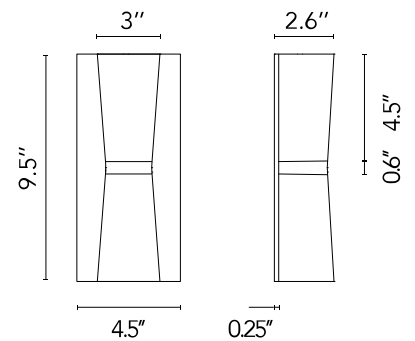

FLOS

 FU158318 Deep Brown

Clessidra 20°+20°

Designed by Antonio Citterio, 2011

Inspired by the shape of the hourglass, the Clessidra lamp from Antonio Citterio emits diffused direct and indirect light. This stunning wall light has a body made of die-cast aluminum with a powder-coated finish and a diffuser in PMMA (Polymethyl methacrylate). There is an aluminum wall attachment. The cover is in PA66. The fixture has a moisture rating of IP55. A back-plate* with a brown finish is included to cover the junction box. Clessidra also has non-replaceable, specially designed high-efficiency lenses. Clessidra is an elegant option for illuminating hallways and outdoor spaces. It features an LED light source, and the fixture is non-dimmable. The Clessidra outdoor wall light is available in two beam spreads: • Outdoor: 20 + 20; Outdoor: 40 + 40. Choose from three finishes: white, grey or deep brown. This wall light is also available as an indoor fixture with different finishes. *Back plate not shown in the image.

Are you a professional and your project needs consulting and support?

[BOOK AN APPOINTMENT](#)

Main specifications

EAN	8059607010716
Mounting	Wall
Environments	Indoor wet location
Light Source Type	LED
Light sources included	Yes
LED type	LED array
Power (W)	10
System flux (lm)	637

Physical

Color	Deep Brown
Length (in)	2.99
Net weight (lb)	2.54
Gross weight (lb)	3.26
Package volume (in)	302.68
IP internal	55

Download

[Mounting instructions](#)  PDF

Photometric Files

[LDT / IES](#)  ZIP