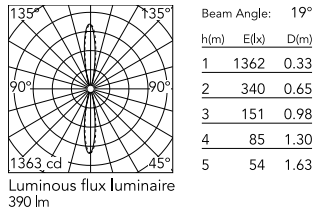

Physical

Color	Deep Brown
Length (in)	2.99
Net weight (lb)	2.54
Gross weight (lb)	3.26
Package volume (in)	302.68
IP internal	55

Download

[Mounting instructions](#)  PDF

Photometric Files

[LDT / IES](#)  ZIP

Technical Drawings

[2D](#)  ZIP

[3D](#)  ZIP

Schematic light drawing

Photometric

Lighting type	Direct, Indirect
Light distribution	Symmetric
CCT (K)	3000
Extreme cut off	No

Electrical

Insulation class	I
Frequency (Hz)	50/60
Main voltage (Vac)	100-240
Driver	Integrated
Dimmable	No
Dimming type	Non Dimmable
Dimming interface	Not Dimmable
Batteries inside	No