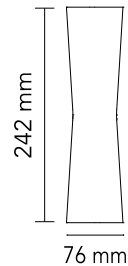

FLOS

F1583018 Deep Brown

Clessidra 20°+20°

Designed by Antonio Citterio, 2011

10W - 637lm - 3000K

Diffused direct/indirect-light wall lighting device. Body obtained by means of aluminium pressofusion and diffusers in PMMA. Aluminium wall attachment with cover in PA66. Available in white-painted or chrome-plated for indoor version and deep brown-painted or gray-painted for outdoor version. High-efficiency lenses specially designed for the application, non-replaceable. Wide range (100-240Volt) power pack integrated in the body. Level IP55

Are you a professional and your project needs consulting and support?

BOOK AN APPOINTMENT

Main specifications

EAN	8059607001509
Mounting	Wall
Environments	Indoor wet location
Light source type	LED
Light sources included	Yes
LED type	LED array
Power (W)	10
Lumen Output (lm)	637

Physical

Colour	Deep Brown
Length (mm)	76
Net weight (kg)	1.2
IP internal	55

Download

Mounting instructions [↓ PDF](#)

Spare Parts [↓ PDF](#)

Photometric Files

LDT / IES [↓ ZIP](#)

Technical Drawings

DOWNLOAD

F1581030
Clessidra Wall attachment and
internal lamp body 20°+20°

F1580018
Deep brown external clessidra
lamp body

RF1580100
Screws and tool kit for clessidra
external lamp body