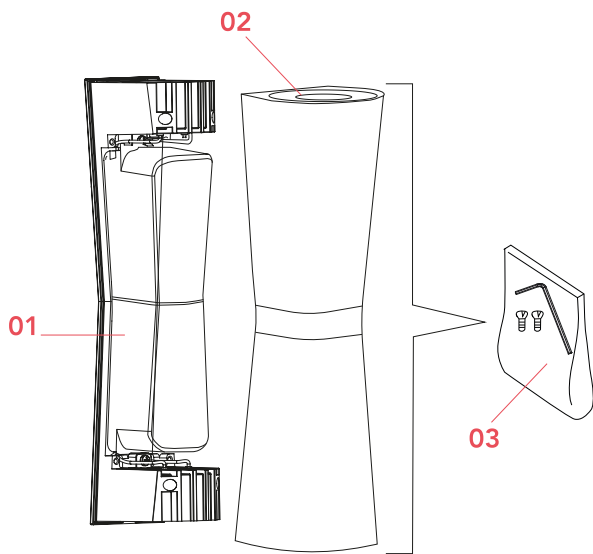

Physical

Colour	Deep Brown
Length (mm)	76
Net weight (kg)	1.2
IP internal	55

Download

Mounting instructions [↓ PDF](#)

Spare Parts [↓ PDF](#)

Photometric Files

LDT / IES [↓ ZIP](#)

Technical Drawings

2D [↓ ZIP](#)

3D [↓ ZIP](#)

Schematic light drawing

Photometric

Lighting type	Direct, Indirect
Light distribution	Symmetric
CCT (K)	3000
Extreme cut off	No

Electrical

Insulation class	I
Frequency (Hz)	50/60
Main voltage (Vac)	100-240
Power supply	Integrated
Dimmable	No
Power supply type	Non Dimmable
Dimming interface	Not Dimmable
Batteries inside	No
Charging min time	NO

Ecodesign and Energy Labelling

This product contains a light source of energy efficiency class E

Spare Parts

- | | | |
|-----|--|-----------|
| 01. | Clessidra Wall attachment and internal lamp body 20°+20° | F1581030 |
| 02. | Deep brown external clessidra lamp body | F1580018 |
| 03. | Screws and tool kit for clessidra external lamp body | RF1580100 |

DOWNLOAD

F1581030
Clessidra Wall attachment and
internal lamp body 20°+20°

F1580018
Deep brown external clessidra
lamp body

RF1580100
Screws and tool kit for clessidra
external lamp body