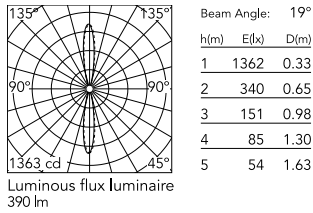

Physical

Colour	Deep Brown
Length (mm)	76
Net weight (kg)	1.2
IP internal	55

Download

Mounting instructions [↓ PDF](#)

Spare Parts [↓ PDF](#)

Photometric Files

LDT / IES [↓ ZIP](#)

Technical Drawings

2D [↓ ZIP](#)

3D [↓ ZIP](#)

Schematic light drawing

Photometric

Lighting type	Direct, Indirect
Light distribution	Symmetric
CCT (K)	3000
Extreme cut off	No

Electrical

Insulation class	I
Frequency (Hz)	50/60
Main voltage (Vac)	100-240
Power supply	Integrated
Dimmable	No
Power supply type	Non Dimmable
Dimming interface	Not Dimmable
Batteries inside	No
Charging min time	NO