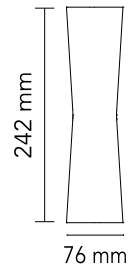

FLOS

F1583006 Grey

Clessidra 20°+20°

Designed by Antonio Citterio, 2011

10W - 637lm - 3000K

Diffused direct/indirect-light wall lighting device. Body obtained by means of aluminium pressofusion and diffusers in PMMA. Aluminium wall attachment with cover in PA66. Available in white-painted or chrome-plated for indoor version and deep brown-painted or gray-painted for outdoor version. High-efficiency lenses specially designed for the application, non-replaceable. Wide range (100-240Volt) power pack integrated in the body. Level IP55

Are you a professional and your project needs consulting and support?

[BOOK AN APPOINTMENT](#)