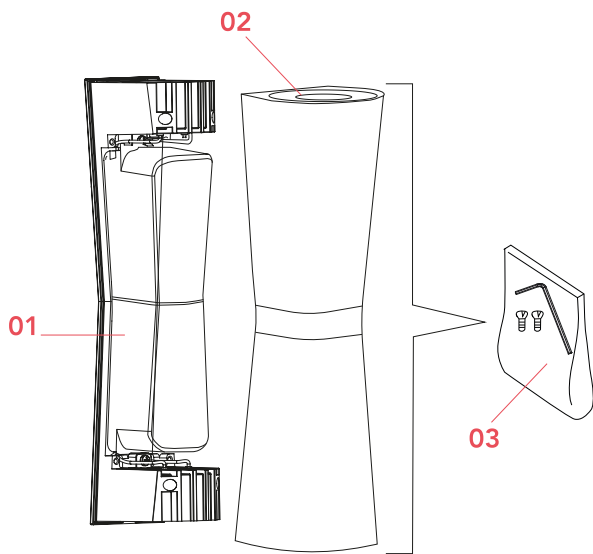

### Physical

Colour	Grey
Length (mm)	76
Net weight (kg)	1.2
IP internal	55

## Schematic light drawing

## Spare Parts

- |     |  |           |
|-----|--|-----------|
| 01. | Clessidra Wall attachment and internal lamp body 20°+20° | F1581030  |
| 02. | Grey external clessidra lamp body                        | F1580006  |
| 03. | Screws and tool kit for clessidra external lamp body     | RF1580100 |

**DOWNLOAD**

F1581030  
Clessidra Wall attachment and  
internal lamp body 20°+20°

F1580006  
Grey external clessidra lamp body

RF1580100  
Screws and tool kit for clessidra  
external lamp body