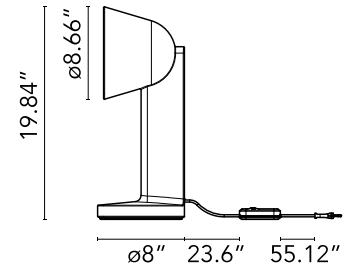

The «C ramique» lamp collection was designed by Ronan Bouroullec for Flos. This lamp is the pure expression of a material, a union of the hands of a designer that can create visual poetry and the «savoir-fair» of a company that can translate it into an object. The lamp's iconic ceramic body features a lead-free lacquered crystalline finish that complements its handcrafted surface. White diffuser made of polycarbonate. C ramique combines elegance and craftsmanship with versatile lighting. With a durable design and attention to detail, this collection enhances the beauty of ceramics and promotes energy efficiency. Available colors: Moss Green, Navy Blue and Rust Red.