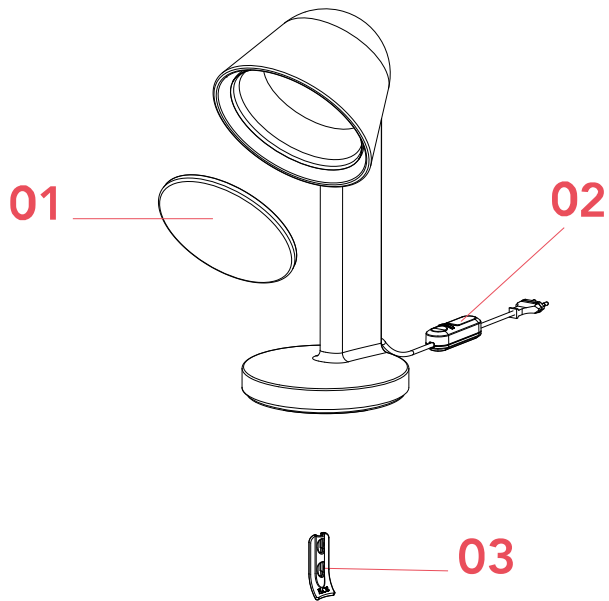

Spare Parts

01.	Ceramique Opal White Diffuser	RF35886
02.	Black Dimmer Switch	RF28206
03.	Ceramique EU Diffuser Removal Tool	RF35919