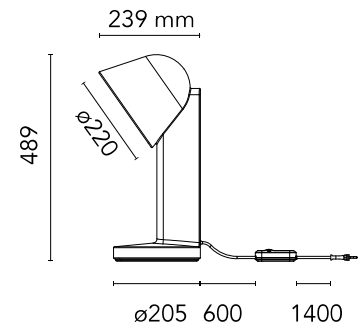

LED retrofit - 8W

The «C ramique» lamp collection was designed by Ronan Bouroullec for Flos. This lamp is the pure expression of a material, a union of the hands of a designer that can create visual poetry and the «savoir-fair» of a company that can translate it into an object. The lamp's iconic ceramic body features a lead-free lacquered crystalline finish that complements its handcrafted surface. White diffuser made of polycarbonate. C ramique combines elegance and craftsmanship with versatile lighting. With a durable design and attention to detail, this collection enhances the beauty of ceramics and promotes energy efficiency. Available colors: Moss Green, Navy Blue and Rust Red.

Are you a professional and your project needs consulting and support?

BOOK AN APPOINTMENT