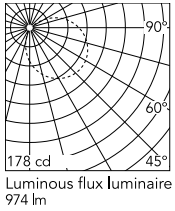

### Physical

Colour	Rust Red
Length (mm)	195
Cord colour	Black
Cord length (mm)	2000
Net weight (kg)	3.6
Package height (mm)	715
Package width (mm)	370
Package length (mm)	370
Package volume (m3)	0.1
IP internal	20

### Photometric Files

LDT / IES [↓ LDT](#)

### Technical Drawings

2D [↓ ZIP](#)

3D [↓ ZIP](#)

## Schematic light drawing

Beam Angle: 110°

h(m)	E(lx)	D(m)
1	175	2.83
2	44	5.66
3	19	8.49
4	11	11.33
5	7	14.16

Luminous flux luminaire  
974 lm