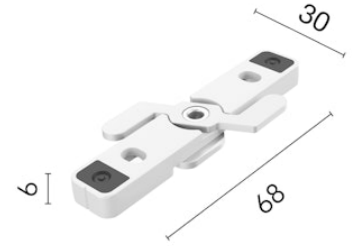

FLOS

08.1240.40 White

Ceiling fixing kit for Driver Integrated Versions

2 unit kit.

Are you a professional and your project needs consulting and support?

[BOOK AN APPOINTMENT](#)

Download

[Mounting instructions](#)

Main specifications

Environments	Indoor dry location
Light sources included	no

Physical

Colour	White
Trim	No
Net weight (kg)	0.01

Photometric

Extreme cut off	No
-----------------	----

Electrical

Emergency	No
-----------	----