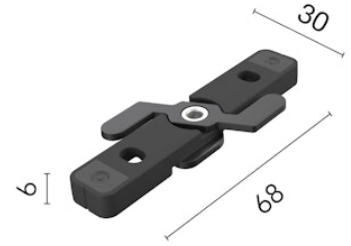

FLOS

08.1240.00 Black

Ceiling fixing kit for Driver Integrated Versions

2 unit kit.

Are you a professional and your project needs consulting and support?

[BOOK AN APPOINTMENT](#)

Download

[Mounting instructions](#)

Main specifications

Environments	Indoor dry location
Light sources included	no