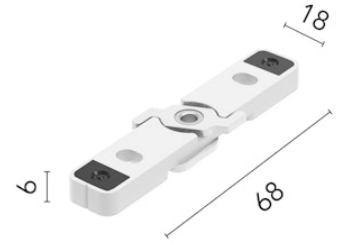

FLOS

08.0615.40 White

Ceiling fixing kit

2 unit kit.

Are you a professional and your project needs consulting and support?

[BOOK AN APPOINTMENT](#)

Download

[Mounting instructions](#)

Main specifications

Environments Indoor dry location

Light sources included no

Physical

Color White

Trim No

Photometric

Extreme cut off No