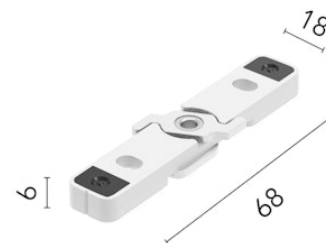

FLOS

08.0615.40 White

Ceiling fixing kit

2 unit kit.

Are you a professional and your project needs consulting and support?

[BOOK AN APPOINTMENT](#)

Download

[Mounting instructions](#)

Main specifications

Environments	Indoor dry location
Light sources included	no

Physical

Colour	White
Trim	No
Net weight (kg)	0.01

Photometric

Extreme cut off	No

Electrical

Emergency	No