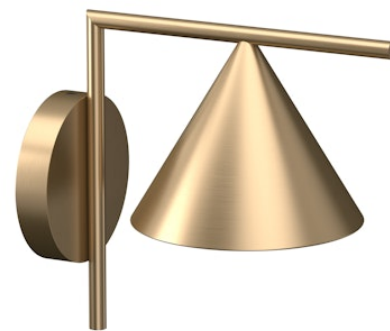

# FLOS

F011W40A059 Brass Finish

## Captain Flint Outdoor W1

Designed by Michael Anastassiades, 2015

Luminaire for wall-mounting with diffuse light emission and fixed head. LED light source included. Integrated 220-240V ON/OFF or 1-10V/DALI dimmable electrical power. Connection is quickly ensured in the rose with the plug & play electrical connection and the IP68 connector included. Clamp bracket included. 110V version upon request.