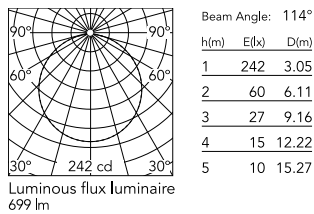

### Physical

Colour	Brass Finish
Trim	No
Orientation	Fixed
Spot diameter (mm)	208
Length (mm)	336
Net weight (kg)	2.1
Package height (mm)	257
Package width (mm)	406
Package length (mm)	406
Package volume (m3)	0.04
IP internal	65
Drive Over	No

### Technical Drawings

[2D](#) ZIP

[3D](#) ZIP

[Bim](#) ZIP

## Schematic light drawing