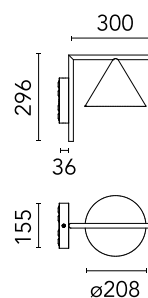

Are you a professional and your project needs consulting and support?

[BOOK AN APPOINTMENT](#)

Main specifications

EAN	8054793217413
Mounting	Wall
Light source type	LED
Light sources included	Yes
LED type	LED array
Number of lamps	1
Power (W)	10
System power (W)	9.5
Source flux (lm)	1099
Lumen Output (lm)	699

Physical

Colour	Brass Finish
Trim	No
Orientation	Fixed
Spot diameter (mm)	208
Length (mm)	336
Net weight (kg)	2.1
Package height (mm)	257
Package width (mm)	406
Package length (mm)	406
Package volume (m3)	0.04
IP internal	65
Drive Over	No

Download

[Mounting instructions](#) ZIP

Photometric Files

[LDT / IES](#) ZIP

Technical Drawings

[2D](#) ZIP

[3D](#) ZIP

[Bim](#) ZIP