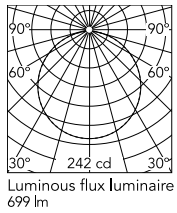

Physical

Colour	Burgundy Red
Trim	No
Orientation	Fixed
Spot diameter (mm)	208
Length (mm)	336
Net weight (kg)	2.1
Package height (mm)	257
Package width (mm)	406
Package length (mm)	406
Package volume (m3)	0.04
IP internal	65
Drive Over	No

Download

[Mounting instructions](#)  ZIP

Photometric Files

[LDT / IES](#)  ZIP

Technical Drawings

[2D](#)  ZIP

[3D](#)  ZIP

[Bim](#)  ZIP

Schematic light drawing

h(m)	E(lx)	D(m)
1	242	3.05
2	60	6.11
3	27	9.16
4	15	12.22
5	10	15.27

Photometric

Lighting type	Direct
Light distribution	Symmetric
CCT (K)	4000
CRI>	80
Beam angle C0-180 (°)	112
Beam angle C90-270 (°)	112