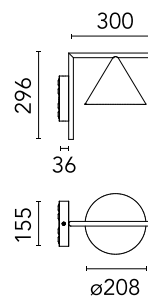

Luminaire for wall-mounting with diffuse light emission and fixed head. LED light source included. Integrated 220-240V ON/OFF or 1-10V/DALI dimmable electrical power. Connection is quickly ensured in the rose with the plug & play electrical connection and the IP68 connector included. Clamp bracket included. 110V version upon request.

Are you a professional and your project needs consulting and support?

[BOOK AN APPOINTMENT](#)