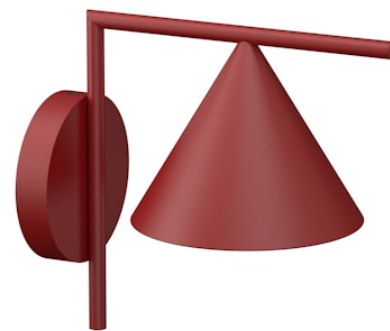

FLOS

 F011W40A037 Burgundy Red

Captain Flint Outdoor W1

Designed by Michael Anastassiades, 2015

Luminaire for wall-mounting with diffuse light emission and fixed head. LED light source included. Integrated 220-240V ON/OFF or 1-10V/DALI dimmable electrical power. Connection is quickly ensured in the rose with the plug & play electrical connection and the IP68 connector included. Clamp bracket included. 110V version upon request.

Are you a professional and your project needs consulting and support?

[BOOK AN APPOINTMENT](#)

Main specifications

EAN	8054793217390
Mounting	Wall
Environments	Outdoor wet location
Light source type	LED
Light sources included	Yes
LED type	LED array
Number of lamps	1
Power (W)	10
System power (W)	9.5
Source flux (lm)	1099
Lumen Output (lm)	699

Physical

Colour	Burgundy Red
Trim	No
Orientation	Fixed
Spot diameter (mm)	208
Length (mm)	336
Net weight (kg)	2.1
Package height (mm)	257
Package width (mm)	406
Package length (mm)	406
Package volume (m3)	0.04
IP internal	65
Drive Over	No