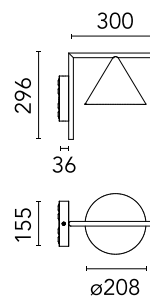

FLOS

■ F011W40A030 Black

Captain Flint Outdoor W1

Designed by Michael Anastassiades, 2015

Luminaire for wall-mounting with diffuse light emission and fixed head. LED light source included. Integrated 220-240V ON/OFF or 1-10V/DALI dimmable electrical power. Connection is quickly ensured in the rose with the plug & play electrical connection and the IP68 connector included. Clamp bracket included. 110V version upon request.

Physical

Colour	Black
Trim	No
Orientation	Fixed
Spot diameter (mm)	208
Length (mm)	336
Net weight (kg)	2.1
Package height (mm)	257
Package width (mm)	406
Package length (mm)	406
Package volume (m3)	0.04
IP internal	65
Drive Over	No