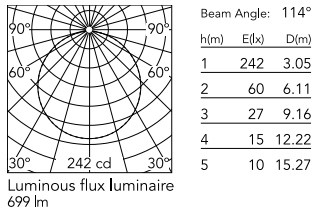

### Physical

Colour	Deep Brown
Trim	No
Orientation	Fixed
Spot diameter (mm)	208
Length (mm)	336
Net weight (kg)	2.1
Package height (mm)	257
Package width (mm)	406
Package length (mm)	406
Package volume (m3)	0.04
IP internal	65
Drive Over	No

### Technical Drawings

[2D](#)  ZIP

[3D](#)  ZIP

[Bim](#)  ZIP

## Schematic light drawing

## Photometric

Lighting type	Direct
Light distribution	Symmetric
CCT (K)	4000
CRI>	80
Beam angle C0-180 (°)	112
Beam angle C90-270 (°)	112