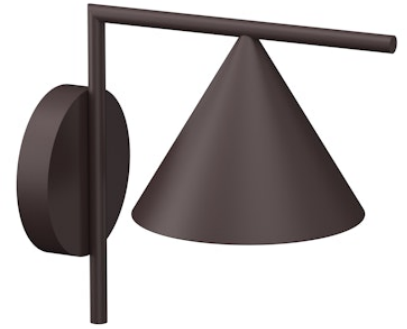

# FLOS

F011W40A018 Deep Brown

## Captain Flint Outdoor W1

Designed by Michael Anastassiades, 2015

Luminaire for wall-mounting with diffuse light emission and fixed head. LED light source included. Integrated 220-240V ON/OFF or 1-10V/DALI dimmable electrical power. Connection is quickly ensured in the rose with the plug & play electrical connection and the IP68 connector included. Clamp bracket included. 110V version upon request.

### Main specifications

EAN	8054793217376
Mounting	Wall
Environments	Outdoor wet location
Light source type	LED
Light sources included	Yes
LED type	LED array
Number of lamps	1
Power (W)	10
System power (W)	9.5
Source flux (lm)	1099
Lumen Output (lm)	699