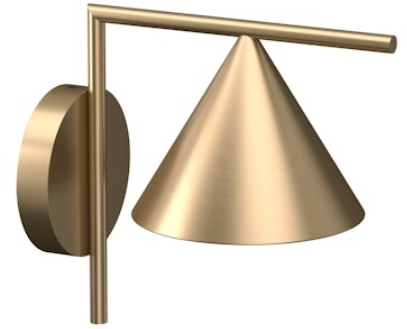

FLOS

F011W30A059 Brass Finish

Captain Flint Outdoor W1

Designed by Michael Anastassiades, 2015

Luminaire for wall-mounting with diffuse light emission and fixed head. LED light source included. Integrated 220-240V ON/OFF or 1-10V/DALI dimmable electrical power. Connection is quickly ensured in the rose with the plug & play electrical connection and the IP68 connector included. Clamp bracket included. 110V version upon request.

Are you a professional and your project needs consulting and support?

[BOOK AN APPOINTMENT](#)

Main specifications

EAN	8054793217055
Mounting	Wall
Light source type	LED
Light sources included	Yes
LED type	LED array
Number of lamps	1
Power (W)	10
System power (W)	9.5
Source flux (lm)	1026
Lumen Output (lm)	652

Physical

Colour	Brass Finish
Trim	No
Orientation	Fixed
Spot diameter (mm)	208
Length (mm)	336
Net weight (kg)	2.1
Package height (mm)	257
Package width (mm)	406
Package length (mm)	406
Package volume (m3)	0.04
IP internal	65
Drive Over	No