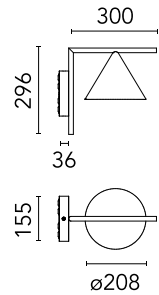

FLOS

F011W30A059 Brass Finish

Captain Flint Outdoor W1

Designed by Michael Anastassiades, 2015

Luminaire for wall-mounting with diffuse light emission and fixed head. LED light source included. Integrated 220-240V ON/OFF or 1-10V/DALI dimmable electrical power. Connection is quickly ensured in the rose with the plug & play electrical connection and the IP68 connector included. Clamp bracket included. 110V version upon request.

Are you a professional and your project needs consulting and support?

[BOOK AN APPOINTMENT](#)

Main specifications

EAN	8054793217055
Mounting	Wall
Light source type	LED
Light sources included	Yes
LED type	LED array
Number of lamps	1
Power (W)	10
System power (W)	9.5
Source flux (lm)	1026
Lumen Output (lm)	652

Physical

Colour	Brass Finish
Trim	No
Orientation	Fixed
Spot diameter (mm)	208
Length (mm)	336
Net weight (kg)	2.1
Package height (mm)	257
Package width (mm)	406
Package length (mm)	406
Package volume (m3)	0.04
IP internal	65
Drive Over	No