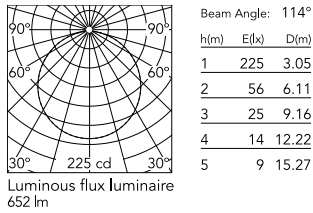

Physical

Colour	Brass Finish
Trim	No
Orientation	Fixed
Spot diameter (mm)	208
Length (mm)	336
Net weight (kg)	2.1
Package height (mm)	257
Package width (mm)	406
Package length (mm)	406
Package volume (m3)	0.04
IP internal	65
Drive Over	No

Download

[Mounting instructions](#) ZIP

Photometric Files

[LDT / IES](#) ZIP

Technical Drawings

[2D](#) ZIP

[3D](#) ZIP

[Bim](#) ZIP

Schematic light drawing

Photometric

Lighting type	Direct
Light distribution	Symmetric
CCT (K)	3000
CRI>	80
Beam angle C0-180 (°)	112
Beam angle C90-270 (°)	112

Electrical

Insulation class	I
Frequency (Hz)	50/60
Main voltage (Vac)	220-240
Power supply	Integrated
Power supply type	Non Dimmable
Precabled	NO
Emergency	No
Batteries inside	No