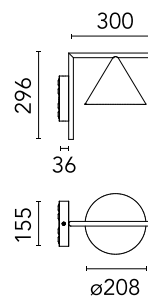

Main specifications

EAN	8054793217048
Mounting	Wall
Light source type	LED
Light sources included	Yes
LED type	LED array
Number of lamps	1
Power (W)	10
System power (W)	9.5
Source flux (lm)	1026
Lumen Output (lm)	652

Physical

Colour	Brushed Stainless Steel
Trim	No
Orientation	Fixed
Spot diameter (mm)	208
Length (mm)	336
Net weight (kg)	2.1
Package height (mm)	257
Package width (mm)	406
Package length (mm)	406
Package volume (m3)	0.04
IP internal	65
Drive Over	No

Download

[Mounting instructions](#) ZIP

Photometric Files

[LDT / IES](#) ZIP

Technical Drawings

[2D](#) ZIP

[3D](#) ZIP

[Bim](#) ZIP