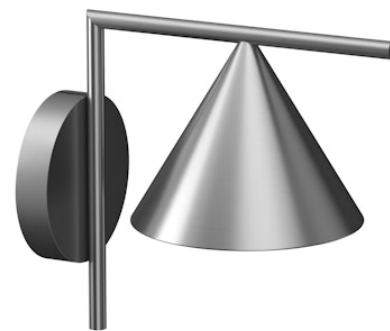

FLOS

F011W30A055 Brushed Stainless Steel

Captain Flint Outdoor W1

Designed by Michael Anastassiades, 2015

Luminaire for wall-mounting with diffuse light emission and fixed head. LED light source included. Integrated 220-240V ON/OFF or 1-10V/DALI dimmable electrical power. Connection is quickly ensured in the rose with the plug & play electrical connection and the IP68 connector included. Clamp bracket included. 110V version upon request.

Are you a professional and your project needs consulting and support?

[BOOK AN APPOINTMENT](#)

Main specifications

| | |
|------------------------|---------------|
| EAN | 8054793217048 |
| Mounting | Wall |
| Light source type | LED |
| Light sources included | Yes |
| LED type | LED array |
| Number of lamps | 1 |
| Power (W) | 10 |
| System power (W) | 9.5 |
| Source flux (lm) | 1026 |
| Lumen Output (lm) | 652 |

Physical

| | |
|---------------------|-------------------------|
| Colour | Brushed Stainless Steel |
| Trim | No |
| Orientation | Fixed |
| Spot diameter (mm) | 208 |
| Length (mm) | 336 |
| Net weight (kg) | 2.1 |
| Package height (mm) | 257 |
| Package width (mm) | 406 |
| Package length (mm) | 406 |
| Package volume (m3) | 0.04 |
| IP internal | 65 |
| Drive Over | No |