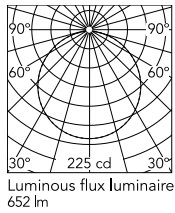

Physical

| | |
|---------------------|-------------------------|
| Colour | Brushed Stainless Steel |
| Trim | No |
| Orientation | Fixed |
| Spot diameter (mm) | 208 |
| Length (mm) | 336 |
| Net weight (kg) | 2.1 |
| Package height (mm) | 257 |
| Package width (mm) | 406 |
| Package length (mm) | 406 |
| Package volume (m3) | 0.04 |
| IP internal | 65 |
| Drive Over | No |

Download

[Mounting instructions](#)  ZIP

Photometric Files

[LDT / IES](#)  ZIP

Technical Drawings

[2D](#)  ZIP

[3D](#)  ZIP

[Bim](#)  ZIP

Schematic light drawing

| h(m) | E(lx) | D(m) |
|------|-------|-------|
| 1 | 225 | 3.05 |
| 2 | 56 | 6.11 |
| 3 | 25 | 9.16 |
| 4 | 14 | 12.22 |
| 5 | 9 | 15.27 |

Photometric

| | |
|------------------------|-----------|
| Lighting type | Direct |
| Light distribution | Symmetric |
| CCT (K) | 3000 |
| CRI> | 80 |
| Beam angle C0-180 (°) | 112 |
| Beam angle C90-270 (°) | 112 |
| Extreme cut off | No |