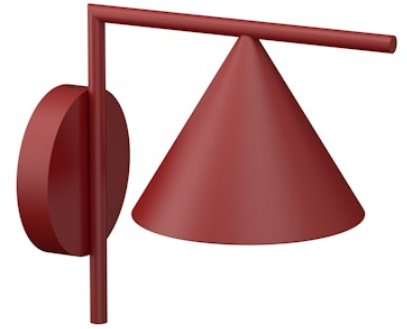

# FLOS

 F011W30A037 Burgundy Red

## Captain Flint Outdoor W1

Designed by Michael Anastassiades, 2015

Luminaire for wall-mounting with diffuse light emission and fixed head. LED light source included. Integrated 220-240V ON/OFF or 1-10V/DALI dimmable electrical power. Connection is quickly ensured in the rose with the plug & play electrical connection and the IP68 connector included. Clamp bracket included. 110V version upon request.

### Main specifications

EAN	8054793217031
Mounting	Wall
Environments	Outdoor wet location
Light source type	LED
Light sources included	Yes
LED type	LED array
Number of lamps	1
Power (W)	10
System power (W)	9.5
Source flux (lm)	1026
Lumen Output (lm)	652