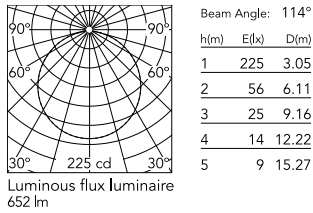

Physical

Colour	Black
Trim	No
Orientation	Fixed
Spot diameter (mm)	208
Length (mm)	336
Net weight (kg)	2.1
Package height (mm)	257
Package width (mm)	406
Package length (mm)	406
Package volume (m3)	0.04
IP internal	65
Drive Over	No

Download

[Mounting instructions](#)  ZIP

Photometric Files

[LDT / IES](#)  ZIP

Technical Drawings

[2D](#)  ZIP

[3D](#)  ZIP

[Bim](#)  ZIP

Schematic light drawing

Photometric

Lighting type	Direct
Light distribution	Symmetric
CCT (K)	3000
CRI>	80
Beam angle C0-180 (°)	112
Beam angle C90-270 (°)	112

Electrical

Insulation class	I
Frequency (Hz)	50/60
Main voltage (Vac)	220-240
Power supply	Integrated
Power supply type	Non Dimmable
Precabled	NO
Emergency	No
Batteries inside	No