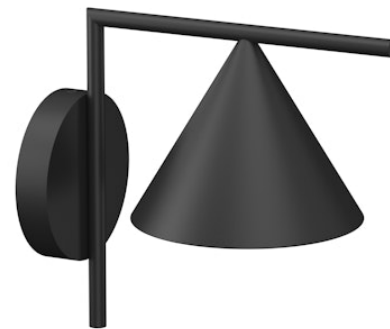

FLOS

■ F011W30A030 Black

Captain Flint Outdoor W1

Designed by Michael Anastassiades, 2015

Luminaire for wall-mounting with diffuse light emission and fixed head. LED light source included. Integrated 220-240V ON/OFF or 1-10V/DALI dimmable electrical power. Connection is quickly ensured in the rose with the plug & play electrical connection and the IP68 connector included. Clamp bracket included. 110V version upon request.

Are you a professional and your project needs consulting and support?

[BOOK AN APPOINTMENT](#)

Main specifications

EAN	8054793217024
Mounting	Wall
Environments	Outdoor wet location
Light source type	LED
Light sources included	Yes
LED type	LED array
Number of lamps	1
Power (W)	10
System power (W)	9.5
Source flux (lm)	1026
Lumen Output (lm)	652

Physical

Colour	Black
Trim	No
Orientation	Fixed
Spot diameter (mm)	208
Length (mm)	336
Net weight (kg)	2.1
Package height (mm)	257
Package width (mm)	406
Package length (mm)	406
Package volume (m3)	0.04
IP internal	65
Drive Over	No