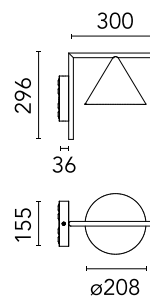

FLOS

■ F011W30A030 Black

Captain Flint Outdoor W1

Designed by Michael Anastassiades, 2015

Luminaire for wall-mounting with diffuse light emission and fixed head. LED light source included. Integrated 220-240V ON/OFF or 1-10V/DALI dimmable electrical power. Connection is quickly ensured in the rose with the plug & play electrical connection and the IP68 connector included. Clamp bracket included. 110V version upon request.

Are you a professional and your project needs consulting and support?

[BOOK AN APPOINTMENT](#)

Main specifications

EAN	8054793217024
Mounting	Wall
Environments	Outdoor wet location
Light source type	LED
Light sources included	Yes
LED type	LED array
Number of lamps	1
Power (W)	10
System power (W)	9.5
Source flux (lm)	1026
Lumen Output (lm)	652

Physical

Colour	Black
Trim	No
Orientation	Fixed
Spot diameter (mm)	208
Length (mm)	336
Net weight (kg)	2.1
Package height (mm)	257
Package width (mm)	406
Package length (mm)	406
Package volume (m3)	0.04
IP internal	65
Drive Over	No