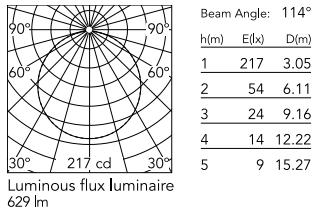

Physical

Colour	Black
Trim	No
Orientation	Fixed
Spot diameter (mm)	208
Length (mm)	336
Net weight (kg)	2.1
Package height (mm)	257
Package width (mm)	406
Package length (mm)	406
Package volume (m3)	0.04
IP internal	65
Drive Over	No

Download

[Mounting instructions](#) ZIP

Photometric Files

[LDT / IES](#) ZIP

Technical Drawings

[2D](#) ZIP

[3D](#) ZIP

[Bim](#) ZIP

Schematic light drawing

Photometric

Lighting type	Direct
Light distribution	Symmetric
CCT (K)	2700
CRI>	80
Beam angle C0-180 (°)	112
Beam angle C90-270 (°)	112

Electrical

Insulation class	I
Frequency (Hz)	50/60
Main voltage (Vac)	220-240
Power supply	Integrated
Power supply type	Non Dimmable
Precabled	NO
Emergency	No
Batteries inside	No