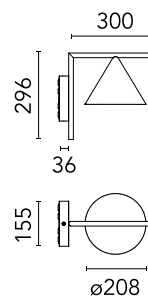

Are you a professional and your project needs consulting and support?

[BOOK AN APPOINTMENT](#)

Main specifications

EAN	8054793216676
Mounting	Wall
Environments	Outdoor wet location
Light source type	LED
Light sources included	Yes
LED type	LED array
Number of lamps	1
Power (W)	10
System power (W)	9.5
Source flux (lm)	989
Lumen Output (lm)	629

Physical

Colour	Black
Trim	No
Orientation	Fixed
Spot diameter (mm)	208
Length (mm)	336
Net weight (kg)	2.1
Package height (mm)	257
Package width (mm)	406
Package length (mm)	406
Package volume (m3)	0.04
IP internal	65
Drive Over	No