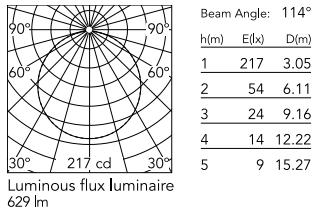

### Physical

Colour	Deep Brown
Trim	No
Orientation	Fixed
Spot diameter (mm)	208
Length (mm)	336
Net weight (kg)	2.1
Package height (mm)	257
Package width (mm)	406
Package length (mm)	406
Package volume (m3)	0.04
IP internal	65
Drive Over	No

### Technical Drawings

[2D](#)  ZIP

[3D](#)  ZIP

[Bim](#)  ZIP

## Schematic light drawing