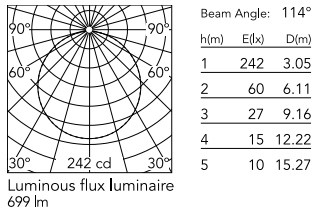

Physical

Colour	Brass Finish
Trim	No
Orientation	Fixed
Spot diameter (mm)	208
Length (mm)	336
Net weight (kg)	2.1
Package height (mm)	257
Package width (mm)	406
Package length (mm)	406
Package volume (m3)	0.04
IP internal	65
Drive Over	No

Download

[Mounting instructions](#) ZIP

Photometric Files

[LDT / IES](#) ZIP

Technical Drawings

[2D](#) ZIP

[3D](#) ZIP

[Bim](#) ZIP

Schematic light drawing

Photometric

Lighting type	Direct
Light distribution	Symmetric
CCT (K)	4000
CRI>	80
Beam angle C0-180 (°)	112
Beam angle C90-270 (°)	112

Electrical

Insulation class	I
Frequency (Hz)	50/60
Main voltage (Vac)	220-240
Power supply	Integrated
Power supply type	Dimmable DALI 2
Precabled	NO
Emergency	No
Batteries inside	No