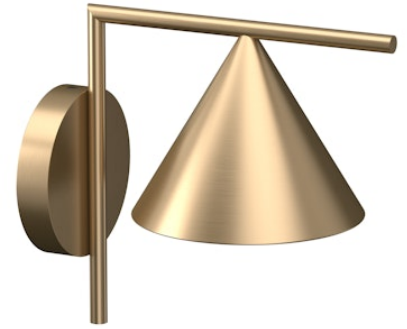

FLOS

F011W40D059 Brass Finish

Captain Flint Outdoor W1 Dimmable DALI

Designed by Michael Anastassiades, 2015

Luminaire for wall-mounting with diffuse light emission and fixed head. LED light source included. Integrated 220-240V ON/OFF or 1-10V/DALI dimmable electrical power. Connection is quickly ensured in the rose with the plug & play electrical connection and the IP68 connector included. Clamp bracket included. 110V version upon request.

Are you a professional and your project needs consulting and support?

[BOOK AN APPOINTMENT](#)

Main specifications

EAN	8054793217659
Mounting	Wall
Light source type	LED
Light sources included	Yes
LED type	LED array
Number of lamps	1
Power (W)	10
System power (W)	9.5
Source flux (lm)	1099
Lumen Output (lm)	699

Physical

Colour	Brass Finish
Trim	No
Orientation	Fixed
Spot diameter (mm)	208
Length (mm)	336
Net weight (kg)	2.1
Package height (mm)	257
Package width (mm)	406
Package length (mm)	406
Package volume (m3)	0.04
IP internal	65
Drive Over	No