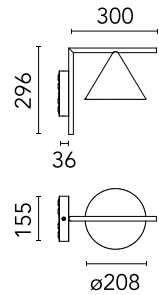

FLOS

F011W40D059 Brass Finish

Captain Flint Outdoor W1 Dimmable DALI

Designed by Michael Anastassiades, 2015

Luminaire for wall-mounting with diffuse light emission and fixed head. LED light source included. Integrated 220-240V ON/OFF or 1-10V/DALI dimmable electrical power. Connection is quickly ensured in the rose with the plug & play electrical connection and the IP68 connector included. Clamp bracket included. 110V version upon request.

Physical

Colour	Brass Finish
Trim	No
Orientation	Fixed
Spot diameter (mm)	208
Length (mm)	336
Net weight (kg)	2.1
Package height (mm)	257
Package width (mm)	406
Package length (mm)	406
Package volume (m3)	0.04
IP internal	65
Drive Over	No