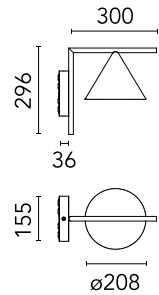

Luminaire for wall-mounting with diffuse light emission and fixed head. LED light source included. Integrated 220-240V ON/OFF or 1-10V/DALI dimmable electrical power. Connection is quickly ensured in the rose with the plug & play electrical connection and the IP68 connector included. Clamp bracket included. 110V version upon request.

Are you a professional and your project needs consulting and support?

[BOOK AN APPOINTMENT](#)