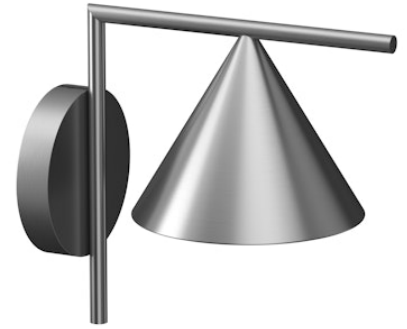

FLOS

F011W40D055 Brushed Stainless Steel

Captain Flint Outdoor W1 Dimmable DALI

Designed by Michael Anastassiades, 2015

Luminaire for wall-mounting with diffuse light emission and fixed head. LED light source included. Integrated 220-240V ON/OFF or 1-10V/DALI dimmable electrical power. Connection is quickly ensured in the rose with the plug & play electrical connection and the IP68 connector included. Clamp bracket included. 110V version upon request.

Are you a professional and your project needs consulting and support?

[BOOK AN APPOINTMENT](#)

Main specifications

EAN	8054793217642
Mounting	Wall
Light source type	LED
Light sources included	Yes
LED type	LED array
Number of lamps	1
Power (W)	10
System power (W)	9.5
Source flux (lm)	1099
Lumen Output (lm)	699

Physical

Colour	Brushed Stainless Steel
Trim	No
Orientation	Fixed
Spot diameter (mm)	208
Length (mm)	336
Net weight (kg)	2.1
Package height (mm)	257
Package width (mm)	406
Package length (mm)	406
Package volume (m3)	0.04
IP internal	65
Drive Over	No