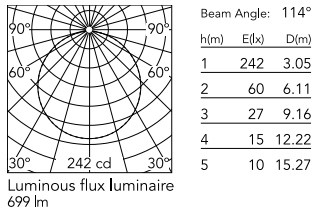

Physical

Colour	Burgundy Red
Trim	No
Orientation	Fixed
Spot diameter (mm)	208
Length (mm)	336
Net weight (kg)	2.1
Package height (mm)	257
Package width (mm)	406
Package length (mm)	406
Package volume (m3)	0.04
IP internal	65
Drive Over	No

Download

[Mounting instructions](#) ZIP

Photometric Files

[LDT / IES](#) ZIP

Technical Drawings

[2D](#) ZIP

[3D](#) ZIP

[Bim](#) ZIP

Schematic light drawing

Photometric

Lighting type	Direct
Light distribution	Symmetric
CCT (K)	4000
CRI>	80
Beam angle C0-180 (°)	112
Beam angle C90-270 (°)	112

Electrical

Insulation class	I
Frequency (Hz)	50/60
Main voltage (Vac)	220-240
Power supply	Integrated
Power supply type	Dimmable DALI 2
Precabled	NO
Emergency	No
Batteries inside	No