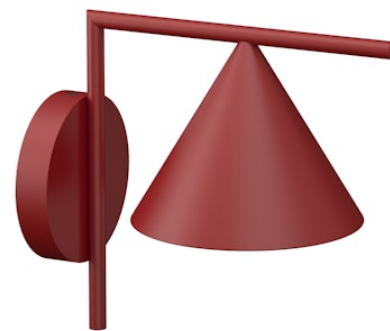

FLOS

F011W40D037 Burgundy Red

Captain Flint Outdoor W1 Dimmable DALI

Designed by Michael Anastassiades, 2015

Luminaire for wall-mounting with diffuse light emission and fixed head. LED light source included. Integrated 220-240V ON/OFF or 1-10V/DALI dimmable electrical power. Connection is quickly ensured in the rose with the plug & play electrical connection and the IP68 connector included. Clamp bracket included. 110V version upon request.

Are you a professional and your project needs consulting and support?

[BOOK AN APPOINTMENT](#)

Main specifications

EAN	8054793217635
Mounting	Wall
Light source type	LED
Light sources included	Yes
LED type	LED array
Number of lamps	1
Power (W)	10
System power (W)	9.5
Source flux (lm)	1099
Lumen Output (lm)	699

Physical

Colour	Burgundy Red
Trim	No
Orientation	Fixed
Spot diameter (mm)	208
Length (mm)	336
Net weight (kg)	2.1
Package height (mm)	257
Package width (mm)	406
Package length (mm)	406
Package volume (m3)	0.04
IP internal	65
Drive Over	No