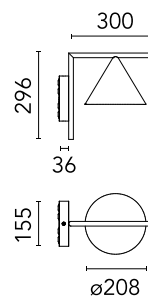

Main specifications

EAN	8054793217635
Mounting	Wall
Light source type	LED
Light sources included	Yes
LED type	LED array
Number of lamps	1
Power (W)	10
System power (W)	9.5
Source flux (lm)	1099
Lumen Output (lm)	699

Physical

Colour	Burgundy Red
Trim	No
Orientation	Fixed
Spot diameter (mm)	208
Length (mm)	336
Net weight (kg)	2.1
Package height (mm)	257
Package width (mm)	406
Package length (mm)	406
Package volume (m3)	0.04
IP internal	65
Drive Over	No

Download

[Mounting instructions](#) ZIP

Photometric Files

[LDT / IES](#) ZIP

Technical Drawings

[2D](#) ZIP

[3D](#) ZIP

[Bim](#) ZIP