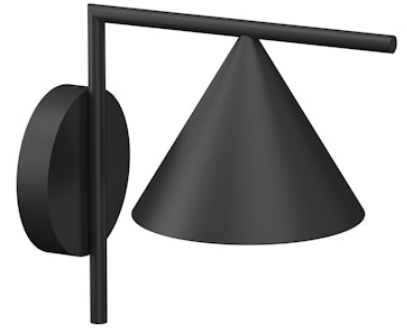

FLOS

■ F011W40D030 Black

Captain Flint Outdoor W1 Dimmable DALI

Designed by Michael Anastassiades, 2015

Luminaire for wall-mounting with diffuse light emission and fixed head. LED light source included. Integrated 220-240V ON/OFF or 1-10V/DALI dimmable electrical power. Connection is quickly ensured in the rose with the plug & play electrical connection and the IP68 connector included. Clamp bracket included. 110V version upon request.

Are you a professional and your project needs consulting and support?

[BOOK AN APPOINTMENT](#)

Main specifications

EAN	8054793217628
Mounting	Wall
Light source type	LED
Light sources included	Yes
LED type	LED array
Number of lamps	1
Power (W)	10
System power (W)	9.5
Source flux (lm)	1099
Lumen Output (lm)	699

Physical

Colour	Black
Trim	No
Orientation	Fixed
Spot diameter (mm)	208
Length (mm)	336
Net weight (kg)	2.1
Package height (mm)	257
Package width (mm)	406
Package length (mm)	406
Package volume (m3)	0.04
IP internal	65
Drive Over	No