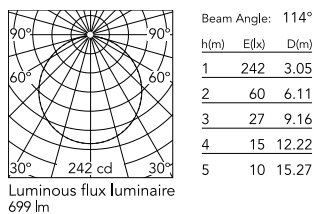

Physical

Colour	Black
Trim	No
Orientation	Fixed
Spot diameter (mm)	208
Length (mm)	336
Net weight (kg)	2.1
Package height (mm)	257
Package width (mm)	406
Package length (mm)	406
Package volume (m3)	0.04
IP internal	65
Drive Over	No

Download

[Mounting instructions](#) ZIP

Photometric Files

[LDT / IES](#) ZIP

Technical Drawings

[2D](#) ZIP

[3D](#) ZIP

[Bim](#) ZIP

Schematic light drawing

Photometric

Lighting type	Direct
Light distribution	Symmetric
CCT (K)	4000
CRI>	80
Beam angle C0-180 (°)	112
Beam angle C90-270 (°)	112

Electrical

Insulation class	I
Frequency (Hz)	50/60
Main voltage (Vac)	220-240
Power supply	Integrated
Power supply type	Dimmable DALI 2
Precabled	NO
Emergency	No
Batteries inside	No