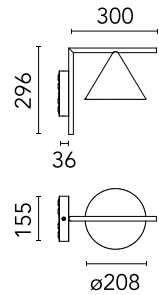

Are you a professional and your project needs consulting and support?

[BOOK AN APPOINTMENT](#)

Main specifications

EAN	8054793217628
Mounting	Wall
Light source type	LED
Light sources included	Yes
LED type	LED array
Number of lamps	1
Power (W)	10
System power (W)	9.5
Source flux (lm)	1099
Lumen Output (lm)	699

Physical

Colour	Black
Trim	No
Orientation	Fixed
Spot diameter (mm)	208
Length (mm)	336
Net weight (kg)	2.1
Package height (mm)	257
Package width (mm)	406
Package length (mm)	406
Package volume (m3)	0.04
IP internal	65
Drive Over	No

Download

[Mounting instructions](#) ZIP

Photometric Files

[LDT / IES](#) ZIP

Technical Drawings

[2D](#) ZIP

[3D](#) ZIP

[Bim](#) ZIP