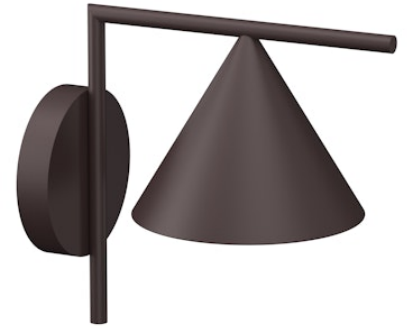

FLOS

F011W40D018 Deep Brown

Captain Flint Outdoor W1 Dimmable DALI

Designed by Michael Anastassiades, 2015

Luminaire for wall-mounting with diffuse light emission and fixed head. LED light source included. Integrated 220-240V ON/OFF or 1-10V/DALI dimmable electrical power. Connection is quickly ensured in the rose with the plug & play electrical connection and the IP68 connector included. Clamp bracket included. 110V version upon request.

Are you a professional and your project needs consulting and support?

[BOOK AN APPOINTMENT](#)

Main specifications

EAN	8054793217611
Mounting	Wall
Light source type	LED
Light sources included	Yes
LED type	LED array
Number of lamps	1
Power (W)	10
System power (W)	9.5
Source flux (lm)	1099
Lumen Output (lm)	699

Physical

Colour	Deep Brown
Trim	No
Orientation	Fixed
Spot diameter (mm)	208
Length (mm)	336
Net weight (kg)	2.1
Package height (mm)	257
Package width (mm)	406
Package length (mm)	406
Package volume (m3)	0.04
IP internal	65
Drive Over	No