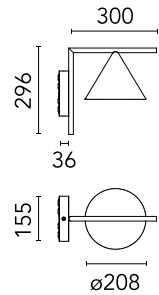

Main specifications

EAN	8054793217611
Mounting	Wall
Light source type	LED
Light sources included	Yes
LED type	LED array
Number of lamps	1
Power (W)	10
System power (W)	9.5
Source flux (lm)	1099
Lumen Output (lm)	699

Physical

Colour	Deep Brown
Trim	No
Orientation	Fixed
Spot diameter (mm)	208
Length (mm)	336
Net weight (kg)	2.1
Package height (mm)	257
Package width (mm)	406
Package length (mm)	406
Package volume (m3)	0.04
IP internal	65
Drive Over	No

Download

[Mounting instructions](#) ZIP

Photometric Files

[LDT / IES](#) ZIP

Technical Drawings

[2D](#) ZIP

[3D](#) ZIP

[Bim](#) ZIP