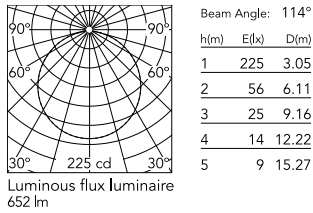

Physical

Colour	Brass Finish
Trim	No
Orientation	Fixed
Spot diameter (mm)	208
Length (mm)	336
Net weight (kg)	2.1
Package height (mm)	257
Package width (mm)	406
Package length (mm)	406
Package volume (m3)	0.04
IP internal	65
Drive Over	No

Download

[Mounting instructions](#) ZIP

Photometric Files

[LDT / IES](#) ZIP

Technical Drawings

[2D](#) ZIP

[3D](#) ZIP

[Bim](#) ZIP

Schematic light drawing

Photometric

Lighting type	Direct
Light distribution	Symmetric
CCT (K)	3000
CRI>	80
Beam angle C0-180 (°)	112
Beam angle C90-270 (°)	112

Electrical

Insulation class	I
Frequency (Hz)	50/60
Main voltage (Vac)	220-240
Power supply	Integrated
Power supply type	Dimmable DALI 2
Precabled	NO
Emergency	No
Batteries inside	No