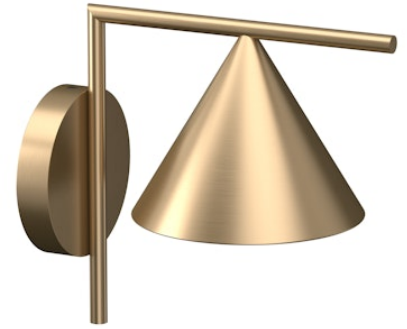

FLOS

F011W30D059 Brass Finish

Captain Flint Outdoor W1 Dimmable DALI

Designed by Michael Anastassiades, 2015

Luminaire for wall-mounting with diffuse light emission and fixed head. LED light source included. Integrated 220-240V ON/OFF or 1-10V/DALI dimmable electrical power. Connection is quickly ensured in the rose with the plug & play electrical connection and the IP68 connector included. Clamp bracket included. 110V version upon request.

Are you a professional and your project needs consulting and support?

[BOOK AN APPOINTMENT](#)

Main specifications

EAN	8054793217352
Mounting	Wall
Light source type	LED
Light sources included	Yes
LED type	LED array
Number of lamps	1
Power (W)	10
System power (W)	9.5
Source flux (lm)	1026
Lumen Output (lm)	652

Physical

Colour	Brass Finish
Trim	No
Orientation	Fixed
Spot diameter (mm)	208
Length (mm)	336
Net weight (kg)	2.1
Package height (mm)	257
Package width (mm)	406
Package length (mm)	406
Package volume (m3)	0.04
IP internal	65
Drive Over	No