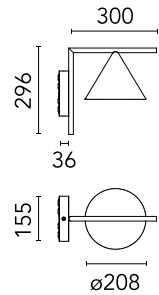

FLOS

F011W30D059 Brass Finish

Captain Flint Outdoor W1 Dimmable DALI

Designed by Michael Anastassiades, 2015

Luminaire for wall-mounting with diffuse light emission and fixed head. LED light source included. Integrated 220-240V ON/OFF or 1-10V/DALI dimmable electrical power. Connection is quickly ensured in the rose with the plug & play electrical connection and the IP68 connector included. Clamp bracket included. 110V version upon request.

Are you a professional and your project needs consulting and support?

[BOOK AN APPOINTMENT](#)

Main specifications

EAN	8054793217352
Mounting	Wall
Light source type	LED
Light sources included	Yes
LED type	LED array
Number of lamps	1
Power (W)	10
System power (W)	9.5
Source flux (lm)	1026
Lumen Output (lm)	652

Physical

Colour	Brass Finish
Trim	No
Orientation	Fixed
Spot diameter (mm)	208
Length (mm)	336
Net weight (kg)	2.1
Package height (mm)	257
Package width (mm)	406
Package length (mm)	406
Package volume (m3)	0.04
IP internal	65
Drive Over	No