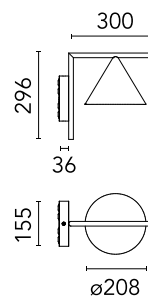

Are you a professional and your project needs consulting and support?

[BOOK AN APPOINTMENT](#)

Main specifications

EAN	8054793217338
Mounting	Wall
Light source type	LED
Light sources included	Yes
LED type	LED array
Number of lamps	1
Power (W)	10
System power (W)	9.5
Source flux (lm)	1026
Lumen Output (lm)	652

Physical

Colour	Burgundy Red
Trim	No
Orientation	Fixed
Spot diameter (mm)	208
Length (mm)	336
Net weight (kg)	2.1
Package height (mm)	257
Package width (mm)	406
Package length (mm)	406
Package volume (m3)	0.04
IP internal	65
Drive Over	No