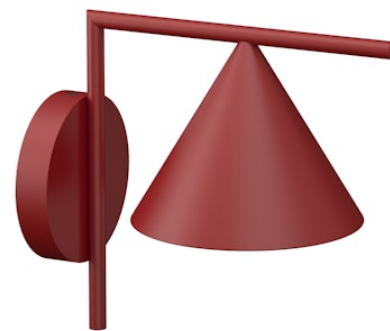

FLOS

F011W30D037 Burgundy Red

Captain Flint Outdoor W1 Dimmable DALI

Designed by Michael Anastassiades, 2015

Luminaire for wall-mounting with diffuse light emission and fixed head. LED light source included. Integrated 220-240V ON/OFF or 1-10V/DALI dimmable electrical power. Connection is quickly ensured in the rose with the plug & play electrical connection and the IP68 connector included. Clamp bracket included. 110V version upon request.

Are you a professional and your project needs consulting and support?

[BOOK AN APPOINTMENT](#)

Main specifications

EAN	8054793217338
Mounting	Wall
Light source type	LED
Light sources included	Yes
LED type	LED array
Number of lamps	1
Power (W)	10
System power (W)	9.5
Source flux (lm)	1026
Lumen Output (lm)	652

Physical

Colour	Burgundy Red
Trim	No
Orientation	Fixed
Spot diameter (mm)	208
Length (mm)	336
Net weight (kg)	2.1
Package height (mm)	257
Package width (mm)	406
Package length (mm)	406
Package volume (m3)	0.04
IP internal	65
Drive Over	No