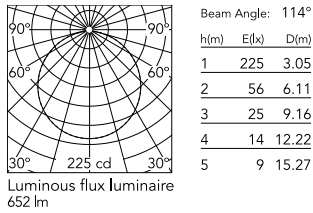

Physical

Colour	Burgundy Red
Trim	No
Orientation	Fixed
Spot diameter (mm)	208
Length (mm)	336
Net weight (kg)	2.1
Package height (mm)	257
Package width (mm)	406
Package length (mm)	406
Package volume (m3)	0.04
IP internal	65
Drive Over	No

Download

[Mounting instructions](#) ZIP

Photometric Files

[LDT / IES](#) ZIP

Technical Drawings

[2D](#) ZIP

[3D](#) ZIP

[Bim](#) ZIP

Schematic light drawing

Photometric

Lighting type	Direct
Light distribution	Symmetric
CCT (K)	3000
CRI>	80
Beam angle C0-180 (°)	112
Beam angle C90-270 (°)	112

Electrical

Insulation class	I
Frequency (Hz)	50/60
Main voltage (Vac)	220-240
Power supply	Integrated
Power supply type	Dimmable DALI 2
Precabled	NO
Emergency	No
Batteries inside	No