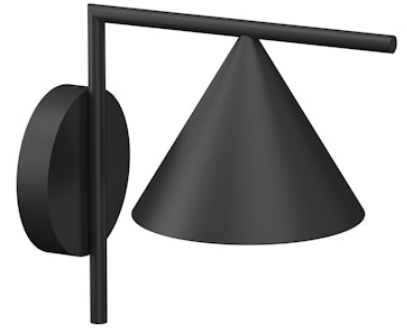

FLOS

■ F011W30D030 Black

Captain Flint Outdoor W1 Dimmable DALI

Designed by Michael Anastassiades, 2015

Luminaire for wall-mounting with diffuse light emission and fixed head. LED light source included. Integrated 220-240V ON/OFF or 1-10V/DALI dimmable electrical power. Connection is quickly ensured in the rose with the plug & play electrical connection and the IP68 connector included. Clamp bracket included. 110V version upon request.

Are you a professional and your project needs consulting and support?

[BOOK AN APPOINTMENT](#)

Main specifications

EAN	8054793217321
Mounting	Wall
Environments	Outdoor wet location
Light source type	LED
Light sources included	Yes
LED type	LED array
Number of lamps	1
Power (W)	10
System power (W)	9.5
Source flux (lm)	1026
Lumen Output (lm)	652