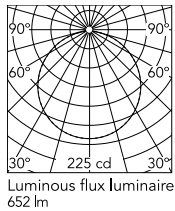

Physical

Colour	Black
Trim	No
Orientation	Fixed
Spot diameter (mm)	208
Length (mm)	336
Net weight (kg)	2.1
Package height (mm)	257
Package width (mm)	406
Package length (mm)	406
Package volume (m3)	0.04
IP internal	65
Drive Over	No

Download

[Mounting instructions](#) ZIP

Photometric Files

[LDT / IES](#) ZIP

Technical Drawings

[2D](#) ZIP

[3D](#) ZIP

[Bim](#) ZIP

Schematic light drawing

h(m)	E(lx)	D(m)
1	225	3.05
2	56	6.11
3	25	9.16
4	14	12.22
5	9	15.27

Photometric

Lighting type	Direct
Light distribution	Symmetric
CCT (K)	4000
CRI>	80
Beam angle C0-180 (°)	112
Beam angle C90-270 (°)	112