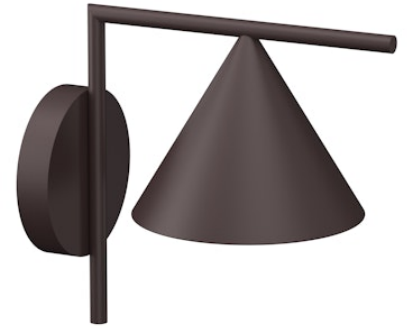

# FLOS

F011W30D018 Deep Brown

## Captain Flint Outdoor W1 Dimmable DALI

Designed by Michael Anastassiades, 2015

Luminaire for wall-mounting with diffuse light emission and fixed head. LED light source included. Integrated 220-240V ON/OFF or 1-10V/DALI dimmable electrical power. Connection is quickly ensured in the rose with the plug & play electrical connection and the IP68 connector included. Clamp bracket included. 110V version upon request.