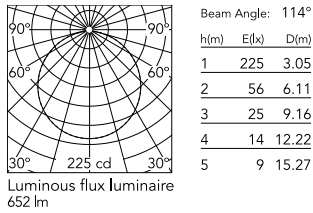

### Physical

Colour	Deep Brown
Trim	No
Orientation	Fixed
Spot diameter (mm)	208
Length (mm)	336
Net weight (kg)	2.1
Package height (mm)	257
Package width (mm)	406
Package length (mm)	406
Package volume (m3)	0.04
IP internal	65
Drive Over	No

### Technical Drawings

[2D](#)  ZIP

[3D](#)  ZIP

[Bim](#)  ZIP

## Schematic light drawing