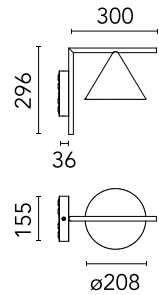

FLOS

F011W20D059 Brass Finish

Captain Flint Outdoor W1 Dimmable DALI

Designed by Michael Anastassiades, 2015

Luminaire for wall-mounting with diffuse light emission and fixed head. LED light source included. Integrated 220-240V ON/OFF or 1-10V/DALI dimmable electrical power. Connection is quickly ensured in the rose with the plug & play electrical connection and the IP68 connector included. Clamp bracket included. 110V version upon request.

Physical

Colour	Brass Finish
Trim	No
Orientation	Fixed
Spot diameter (mm)	208
Length (mm)	336
Net weight (kg)	2.1
Package height (mm)	257
Package width (mm)	406
Package length (mm)	406
Package volume (m3)	0.04
IP internal	65
Drive Over	No