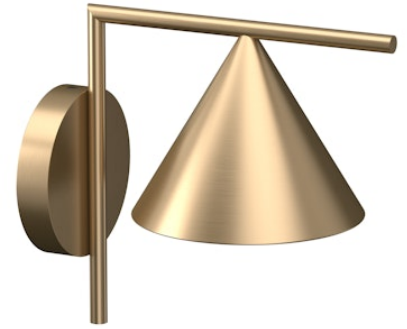

FLOS

F011W20D059 Brass Finish

Captain Flint Outdoor W1 Dimmable DALI

Designed by Michael Anastassiades, 2015

Luminaire for wall-mounting with diffuse light emission and fixed head. LED light source included. Integrated 220-240V ON/OFF or 1-10V/DALI dimmable electrical power. Connection is quickly ensured in the rose with the plug & play electrical connection and the IP68 connector included. Clamp bracket included. 110V version upon request.

Are you a professional and your project needs consulting and support?

[BOOK AN APPOINTMENT](#)

Main specifications

EAN	8054793216997
Mounting	Wall
Light source type	LED
Light sources included	Yes
LED type	LED array
Number of lamps	1
Power (W)	10
System power (W)	9.5
Source flux (lm)	989
Lumen Output (lm)	629

Physical

Colour	Brass Finish
Trim	No
Orientation	Fixed
Spot diameter (mm)	208
Length (mm)	336
Net weight (kg)	2.1
Package height (mm)	257
Package width (mm)	406
Package length (mm)	406
Package volume (m3)	0.04
IP internal	65
Drive Over	No