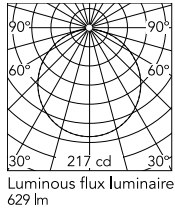

Physical

Colour	Brass Finish
Trim	No
Orientation	Fixed
Spot diameter (mm)	208
Length (mm)	336
Net weight (kg)	2.1
Package height (mm)	257
Package width (mm)	406
Package length (mm)	406
Package volume (m3)	0.04
IP internal	65
Drive Over	No

Download

[Mounting instructions](#) ZIP

Photometric Files

[LDT / IES](#) ZIP

Technical Drawings

[2D](#) ZIP

[3D](#) ZIP

[Bim](#) ZIP

Schematic light drawing

Photometric

Lighting type	Direct
Light distribution	Symmetric
CCT (K)	2700
CRI>	80
Beam angle C0-180 (°)	112
Beam angle C90-270 (°)	112

Electrical

Insulation class	I
Frequency (Hz)	50/60
Main voltage (Vac)	220-240
Power supply	Integrated
Power supply type	Dimmable DALI 2
Precabled	NO
Emergency	No
Batteries inside	No