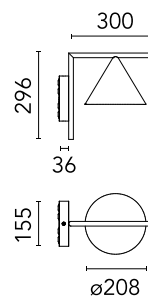

Are you a professional and your project needs consulting and support?

[BOOK AN APPOINTMENT](#)

Main specifications

EAN	8054793216973
Mounting	Wall
Environments	Outdoor wet location
Light source type	LED
Light sources included	Yes
LED type	LED array
Number of lamps	1
Power (W)	10
System power (W)	9.5
Source flux (lm)	989
Lumen Output (lm)	629

Physical

Colour	Burgundy Red
Trim	No
Orientation	Fixed
Spot diameter (mm)	208
Length (mm)	336
Net weight (kg)	2.1
Package height (mm)	257
Package width (mm)	406
Package length (mm)	406
Package volume (m3)	0.04
IP internal	65
Drive Over	No