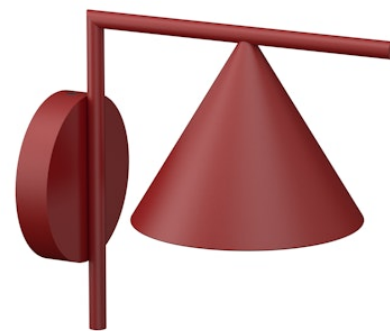

FLOS

 F011W20D037 Burgundy Red

Captain Flint Outdoor W1 Dimmable DALI

Designed by Michael Anastassiades, 2015

Luminaire for wall-mounting with diffuse light emission and fixed head. LED light source included. Integrated 220-240V ON/OFF or 1-10V/DALI dimmable electrical power. Connection is quickly ensured in the rose with the plug & play electrical connection and the IP68 connector included. Clamp bracket included. 110V version upon request.

Are you a professional and your project needs consulting and support?

[BOOK AN APPOINTMENT](#)

Main specifications

EAN	8054793216973
Mounting	Wall
Environments	Outdoor wet location
Light source type	LED
Light sources included	Yes
LED type	LED array
Number of lamps	1
Power (W)	10
System power (W)	9.5
Source flux (lm)	989
Lumen Output (lm)	629

Physical

Colour	Burgundy Red
Trim	No
Orientation	Fixed
Spot diameter (mm)	208
Length (mm)	336
Net weight (kg)	2.1
Package height (mm)	257
Package width (mm)	406
Package length (mm)	406
Package volume (m3)	0.04
IP internal	65
Drive Over	No