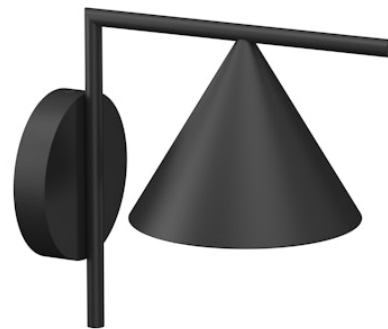

FLOS

■ F011W20D030 Black

Captain Flint Outdoor W1 Dimmable DALI

Designed by Michael Anastassiades, 2015

Luminaire for wall-mounting with diffuse light emission and fixed head. LED light source included. Integrated 220-240V ON/OFF or 1-10V/DALI dimmable electrical power. Connection is quickly ensured in the rose with the plug & play electrical connection and the IP68 connector included. Clamp bracket included. 110V version upon request.

Are you a professional and your project needs consulting and support?

[BOOK AN APPOINTMENT](#)

Main specifications

EAN	8054793216966
Mounting	Wall
Environments	Outdoor wet location
Light source type	LED
Light sources included	Yes
LED type	LED array
Number of lamps	1
Power (W)	10
System power (W)	9.5
Source flux (lm)	989
Lumen Output (lm)	629

Physical

Colour	Black
Trim	No
Orientation	Fixed
Spot diameter (mm)	208
Length (mm)	336
Net weight (kg)	2.1
Package height (mm)	257
Package width (mm)	406
Package length (mm)	406
Package volume (m3)	0.04
IP internal	65
Drive Over	No