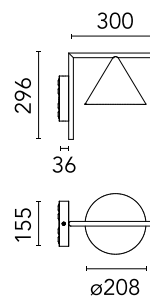

FLOS

■ F011W20D030 Black

Captain Flint Outdoor W1 Dimmable DALI

Designed by Michael Anastassiades, 2015

Luminaire for wall-mounting with diffuse light emission and fixed head. LED light source included. Integrated 220-240V ON/OFF or 1-10V/DALI dimmable electrical power. Connection is quickly ensured in the rose with the plug & play electrical connection and the IP68 connector included. Clamp bracket included. 110V version upon request.

Are you a professional and your project needs consulting and support?

[BOOK AN APPOINTMENT](#)

Main specifications

EAN	8054793216966
Mounting	Wall
Environments	Outdoor wet location
Light source type	LED
Light sources included	Yes
LED type	LED array
Number of lamps	1
Power (W)	10
System power (W)	9.5
Source flux (lm)	989
Lumen Output (lm)	629

Physical

Colour	Black
Trim	No
Orientation	Fixed
Spot diameter (mm)	208
Length (mm)	336
Net weight (kg)	2.1
Package height (mm)	257
Package width (mm)	406
Package length (mm)	406
Package volume (m3)	0.04
IP internal	65
Drive Over	No