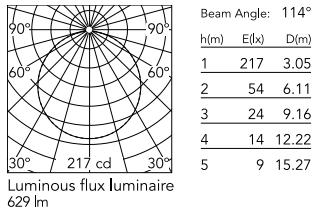

Physical

Colour	Black
Trim	No
Orientation	Fixed
Spot diameter (mm)	208
Length (mm)	336
Net weight (kg)	2.1
Package height (mm)	257
Package width (mm)	406
Package length (mm)	406
Package volume (m3)	0.04
IP internal	65
Drive Over	No

Download

[Mounting instructions](#) ZIP

Photometric Files

[LDT / IES](#) ZIP

Technical Drawings

[2D](#) ZIP

[3D](#) ZIP

[Bim](#) ZIP

Schematic light drawing

Photometric

Lighting type	Direct
Light distribution	Symmetric
CCT (K)	2700
CRI>	80
Beam angle C0-180 (°)	112
Beam angle C90-270 (°)	112

Electrical

Insulation class	I
Frequency (Hz)	50/60
Main voltage (Vac)	220-240
Power supply	Integrated
Power supply type	Dimmable DALI 2
Precabled	NO
Emergency	No
Batteries inside	No