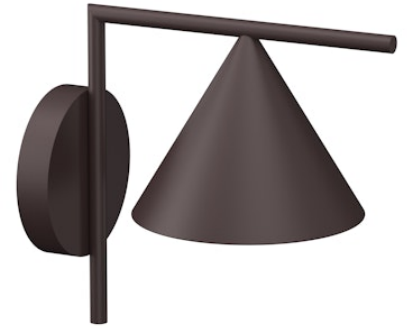

FLOS

F011W20D018 Deep Brown

Captain Flint Outdoor W1 Dimmable DALI

Designed by Michael Anastassiades, 2015

Luminaire for wall-mounting with diffuse light emission and fixed head. LED light source included. Integrated 220-240V ON/OFF or 1-10V/DALI dimmable electrical power. Connection is quickly ensured in the rose with the plug & play electrical connection and the IP68 connector included. Clamp bracket included. 110V version upon request.

Are you a professional and your project needs consulting and support?

[BOOK AN APPOINTMENT](#)

Main specifications

EAN	8054793216959
Mounting	Wall
Light source type	LED
Light sources included	Yes
LED type	LED array
Number of lamps	1
Power (W)	10
System power (W)	9.5
Source flux (lm)	989
Lumen Output (lm)	629

Physical

Colour	Deep Brown
Trim	No
Orientation	Fixed
Spot diameter (mm)	208
Length (mm)	336
Net weight (kg)	2.1
Package height (mm)	257
Package width (mm)	406
Package length (mm)	406
Package volume (m3)	0.04
IP internal	65
Drive Over	No