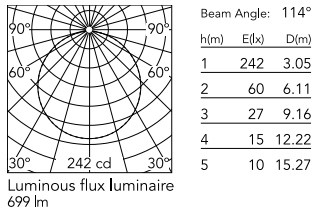

Physical

Colour	Brass Finish
Trim	No
Orientation	Fixed
Spot diameter (mm)	208
Length (mm)	336
Net weight (kg)	2.1
Package height (mm)	257
Package width (mm)	406
Package length (mm)	406
Package volume (m3)	0.04
IP internal	65
Drive Over	No

Download

[Mounting instructions](#) ZIP

Photometric Files

[LDT / IES](#) ZIP

Technical Drawings

[2D](#) ZIP

[3D](#) ZIP

[Bim](#) ZIP

Schematic light drawing

Photometric

Lighting type	Direct
Light distribution	Symmetric
CCT (K)	4000
CRI>	80
Beam angle C0-180 (°)	112
Beam angle C90-270 (°)	112

Electrical

Insulation class	I
Frequency (Hz)	50/60
Main voltage (Vac)	220-240
Power supply	Integrated
Power supply type	Dimmable 1-10V
Precabled	NO
Emergency	No
Batteries inside	No