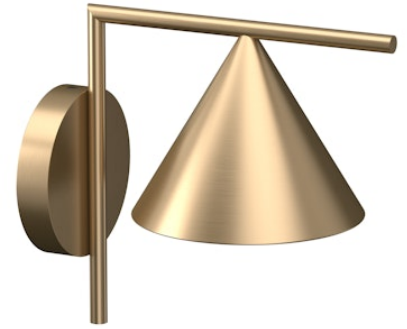

FLOS

F011W40B059 Brass Finish

Captain Flint Outdoor W1 Dimmable 1-10V

Designed by Michael Anastassiades, 2015

Luminaire for wall-mounting with diffuse light emission and fixed head. LED light source included. Integrated 220-240V ON/OFF or 1-10V/DALI dimmable electrical power. Connection is quickly ensured in the rose with the plug & play electrical connection and the IP68 connector included. Clamp bracket included. 110V version upon request.

Are you a professional and your project needs consulting and support?

[BOOK AN APPOINTMENT](#)

Main specifications

EAN	8054793217536
Mounting	Wall
Light source type	LED
Light sources included	Yes
LED type	LED array
Number of lamps	1
Power (W)	10
System power (W)	9.5
Source flux (lm)	1099
Lumen Output (lm)	699

Physical

Colour	Brass Finish
Trim	No
Orientation	Fixed
Spot diameter (mm)	208
Length (mm)	336
Net weight (kg)	2.1
Package height (mm)	257
Package width (mm)	406
Package length (mm)	406
Package volume (m3)	0.04
IP internal	65
Drive Over	No