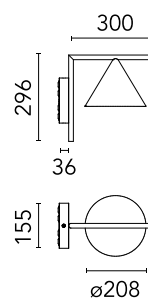

Main specifications

EAN	8054793217512
Mounting	Wall
Light source type	LED
Light sources included	Yes
LED type	LED array
Number of lamps	1
Power (W)	10
System power (W)	9.5
Source flux (lm)	1099
Lumen Output (lm)	699

Physical

Colour	Burgundy Red
Trim	No
Orientation	Fixed
Spot diameter (mm)	208
Length (mm)	336
Net weight (kg)	2.1
Package height (mm)	257
Package width (mm)	406
Package length (mm)	406
Package volume (m3)	0.04
IP internal	65
Drive Over	No

Download

[Mounting instructions](#) ZIP

Photometric Files

[LDT / IES](#) ZIP

Technical Drawings

[2D](#) ZIP

[3D](#) ZIP

[Bim](#) ZIP