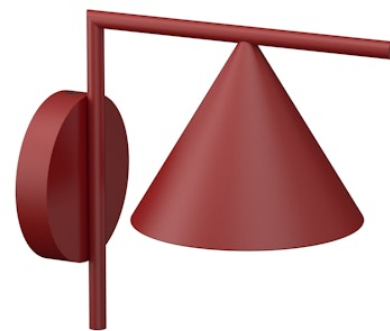

FLOS

F011W40B037 Burgundy Red

Captain Flint Outdoor W1 Dimmable 1-10V

Designed by Michael Anastassiades, 2015

Luminaire for wall-mounting with diffuse light emission and fixed head. LED light source included. Integrated 220-240V ON/OFF or 1-10V/DALI dimmable electrical power. Connection is quickly ensured in the rose with the plug & play electrical connection and the IP68 connector included. Clamp bracket included. 110V version upon request.

Are you a professional and your project needs consulting and support?

[BOOK AN APPOINTMENT](#)

Main specifications

EAN	8054793217512
Mounting	Wall
Light source type	LED
Light sources included	Yes
LED type	LED array
Number of lamps	1
Power (W)	10
System power (W)	9.5
Source flux (lm)	1099
Lumen Output (lm)	699

Physical

Colour	Burgundy Red
Trim	No
Orientation	Fixed
Spot diameter (mm)	208
Length (mm)	336
Net weight (kg)	2.1
Package height (mm)	257
Package width (mm)	406
Package length (mm)	406
Package volume (m3)	0.04
IP internal	65
Drive Over	No