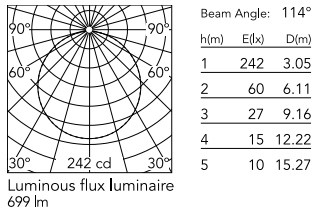

Physical

Colour	Burgundy Red
Trim	No
Orientation	Fixed
Spot diameter (mm)	208
Length (mm)	336
Net weight (kg)	2.1
Package height (mm)	257
Package width (mm)	406
Package length (mm)	406
Package volume (m3)	0.04
IP internal	65
Drive Over	No

Download

[Mounting instructions](#) ZIP

Photometric Files

[LDT / IES](#) ZIP

Technical Drawings

[2D](#) ZIP

[3D](#) ZIP

[Bim](#) ZIP

Schematic light drawing

Photometric

Lighting type	Direct
Light distribution	Symmetric
CCT (K)	4000
CRI>	80
Beam angle C0-180 (°)	112
Beam angle C90-270 (°)	112

Electrical

Insulation class	I
Frequency (Hz)	50/60
Main voltage (Vac)	220-240
Power supply	Integrated
Power supply type	Dimmable 1-10V
Precabled	NO
Emergency	No
Batteries inside	No