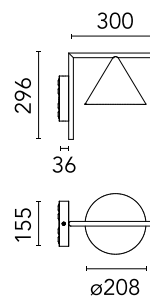

Luminaire for wall-mounting with diffuse light emission and fixed head. LED light source included. Integrated 220-240V ON/OFF or 1-10V/DALI dimmable electrical power. Connection is quickly ensured in the rose with the plug & play electrical connection and the IP68 connector included. Clamp bracket included. 110V version upon request.