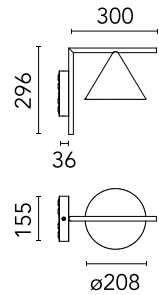

Are you a professional and your project needs consulting and support?

[BOOK AN APPOINTMENT](#)

Main specifications

EAN	8054793217499
Mounting	Wall
Light source type	LED
Light sources included	Yes
LED type	LED array
Number of lamps	1
Power (W)	10
System power (W)	9.5
Source flux (lm)	1099
Lumen Output (lm)	699

Physical

Colour	Deep Brown
Trim	No
Orientation	Fixed
Spot diameter (mm)	208
Length (mm)	336
Net weight (kg)	2.1
Package height (mm)	257
Package width (mm)	406
Package length (mm)	406
Package volume (m3)	0.04
IP internal	65
Drive Over	No

Download

[Mounting instructions](#) ZIP

Photometric Files

[LDT / IES](#) ZIP

Technical Drawings

[2D](#) ZIP

[3D](#) ZIP

[Bim](#) ZIP