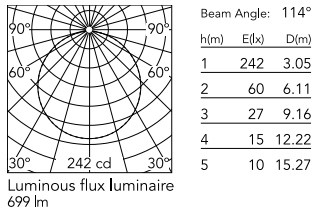

Physical

Colour	Deep Brown
Trim	No
Orientation	Fixed
Spot diameter (mm)	208
Length (mm)	336
Net weight (kg)	2.1
Package height (mm)	257
Package width (mm)	406
Package length (mm)	406
Package volume (m3)	0.04
IP internal	65
Drive Over	No

Download

[Mounting instructions](#) ZIP

Photometric Files

[LDT / IES](#) ZIP

Technical Drawings

[2D](#) ZIP

[3D](#) ZIP

[Bim](#) ZIP

Schematic light drawing

Photometric

Lighting type	Direct
Light distribution	Symmetric
CCT (K)	4000
CRI>	80
Beam angle C0-180 (°)	112
Beam angle C90-270 (°)	112

Electrical

Insulation class	I
Frequency (Hz)	50/60
Main voltage (Vac)	220-240
Power supply	Integrated
Power supply type	Dimmable 1-10V
Precabled	NO
Emergency	No
Batteries inside	No