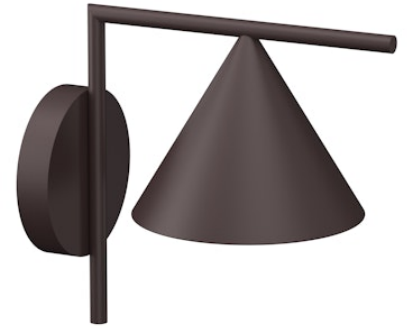

FLOS

F011W40B018 Deep Brown

Captain Flint Outdoor W1 Dimmable 1-10V

Designed by Michael Anastassiades, 2015

Luminaire for wall-mounting with diffuse light emission and fixed head. LED light source included. Integrated 220-240V ON/OFF or 1-10V/DALI dimmable electrical power. Connection is quickly ensured in the rose with the plug & play electrical connection and the IP68 connector included. Clamp bracket included. 110V version upon request.

Are you a professional and your project needs consulting and support?

[BOOK AN APPOINTMENT](#)

Main specifications

EAN	8054793217499
Mounting	Wall
Light source type	LED
Light sources included	Yes
LED type	LED array
Number of lamps	1
Power (W)	10
System power (W)	9.5
Source flux (lm)	1099
Lumen Output (lm)	699

Physical

Colour	Deep Brown
Trim	No
Orientation	Fixed
Spot diameter (mm)	208
Length (mm)	336
Net weight (kg)	2.1
Package height (mm)	257
Package width (mm)	406
Package length (mm)	406
Package volume (m3)	0.04
IP internal	65
Drive Over	No