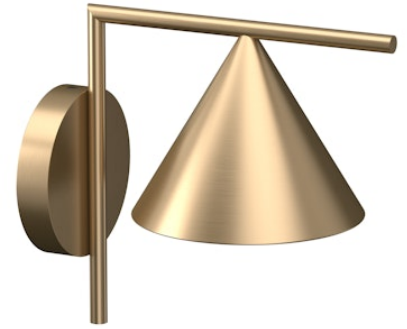

FLOS

F011W30B059 Brass Finish

Captain Flint Outdoor W1 Dimmable 1-10V

Designed by Michael Anastassiades, 2015

Luminaire for wall-mounting with diffuse light emission and fixed head. LED light source included. Integrated 220-240V ON/OFF or 1-10V/DALI dimmable electrical power. Connection is quickly ensured in the rose with the plug & play electrical connection and the IP68 connector included. Clamp bracket included. 110V version upon request.

Are you a professional and your project needs consulting and support?

[BOOK AN APPOINTMENT](#)

Main specifications

EAN	8054793217239
Mounting	Wall
Light source type	LED
Light sources included	Yes
LED type	LED array
Number of lamps	1
Power (W)	10
System power (W)	9.5
Source flux (lm)	1026
Lumen Output (lm)	652

Physical

Colour	Brass Finish
Trim	No
Orientation	Fixed
Spot diameter (mm)	208
Length (mm)	336
Net weight (kg)	2.1
Package height (mm)	257
Package width (mm)	406
Package length (mm)	406
Package volume (m3)	0.04
IP internal	65
Drive Over	No