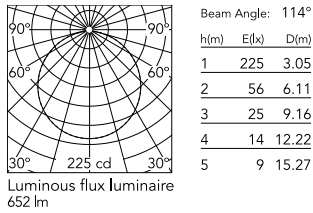

Physical

Colour	Brass Finish
Trim	No
Orientation	Fixed
Spot diameter (mm)	208
Length (mm)	336
Net weight (kg)	2.1
Package height (mm)	257
Package width (mm)	406
Package length (mm)	406
Package volume (m3)	0.04
IP internal	65
Drive Over	No

Download

[Mounting instructions](#) ZIP

Photometric Files

[LDT / IES](#) ZIP

Technical Drawings

[2D](#) ZIP

[3D](#) ZIP

[Bim](#) ZIP

Schematic light drawing

Photometric

Lighting type	Direct
Light distribution	Symmetric
CCT (K)	3000
CRI>	80
Beam angle C0-180 (°)	112
Beam angle C90-270 (°)	112

Electrical

Insulation class	I
Frequency (Hz)	50/60
Main voltage (Vac)	220-240
Power supply	Integrated
Power supply type	Dimmable 1-10V
Precabled	NO
Emergency	No
Batteries inside	No