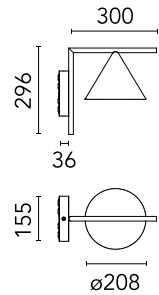

FLOS

F011W30B059 Brass Finish

Captain Flint Outdoor W1 Dimmable 1-10V

Designed by Michael Anastassiades, 2015

Luminaire for wall-mounting with diffuse light emission and fixed head. LED light source included. Integrated 220-240V ON/OFF or 1-10V/DALI dimmable electrical power. Connection is quickly ensured in the rose with the plug & play electrical connection and the IP68 connector included. Clamp bracket included. 110V version upon request.

Are you a professional and your project needs consulting and support?

[BOOK AN APPOINTMENT](#)

Main specifications

EAN	8054793217239
Mounting	Wall
Light source type	LED
Light sources included	Yes
LED type	LED array
Number of lamps	1
Power (W)	10
System power (W)	9.5
Source flux (lm)	1026
Lumen Output (lm)	652

Physical

Colour	Brass Finish
Trim	No
Orientation	Fixed
Spot diameter (mm)	208
Length (mm)	336
Net weight (kg)	2.1
Package height (mm)	257
Package width (mm)	406
Package length (mm)	406
Package volume (m3)	0.04
IP internal	65
Drive Over	No