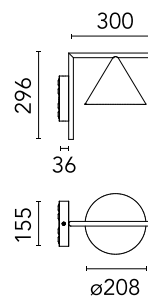

Main specifications

EAN	8054793217215
Mounting	Wall
Light source type	LED
Light sources included	Yes
LED type	LED array
Number of lamps	1
Power (W)	10
System power (W)	9.5
Source flux (lm)	1026
Lumen Output (lm)	652

Physical

Colour	Burgundy Red
Trim	No
Orientation	Fixed
Spot diameter (mm)	208
Length (mm)	336
Net weight (kg)	2.1
Package height (mm)	257
Package width (mm)	406
Package length (mm)	406
Package volume (m3)	0.04
IP internal	65
Drive Over	No

Download

[Mounting instructions](#) ZIP

Photometric Files

[LDT / IES](#) ZIP

Technical Drawings

[2D](#) ZIP

[3D](#) ZIP

[Bim](#) ZIP