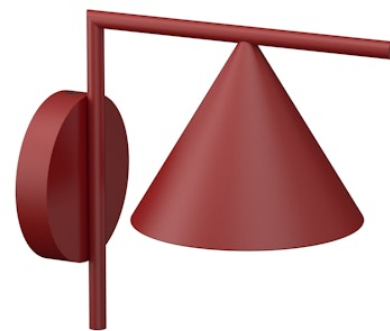

FLOS

F011W30B037 Burgundy Red

Captain Flint Outdoor W1 Dimmable 1-10V

Designed by Michael Anastassiades, 2015

Luminaire for wall-mounting with diffuse light emission and fixed head. LED light source included. Integrated 220-240V ON/OFF or 1-10V/DALI dimmable electrical power. Connection is quickly ensured in the rose with the plug & play electrical connection and the IP68 connector included. Clamp bracket included. 110V version upon request.

Are you a professional and your project needs consulting and support?

[BOOK AN APPOINTMENT](#)

Main specifications

EAN	8054793217215
Mounting	Wall
Light source type	LED
Light sources included	Yes
LED type	LED array
Number of lamps	1
Power (W)	10
System power (W)	9.5
Source flux (lm)	1026
Lumen Output (lm)	652

Physical

Colour	Burgundy Red
Trim	No
Orientation	Fixed
Spot diameter (mm)	208
Length (mm)	336
Net weight (kg)	2.1
Package height (mm)	257
Package width (mm)	406
Package length (mm)	406
Package volume (m3)	0.04
IP internal	65
Drive Over	No